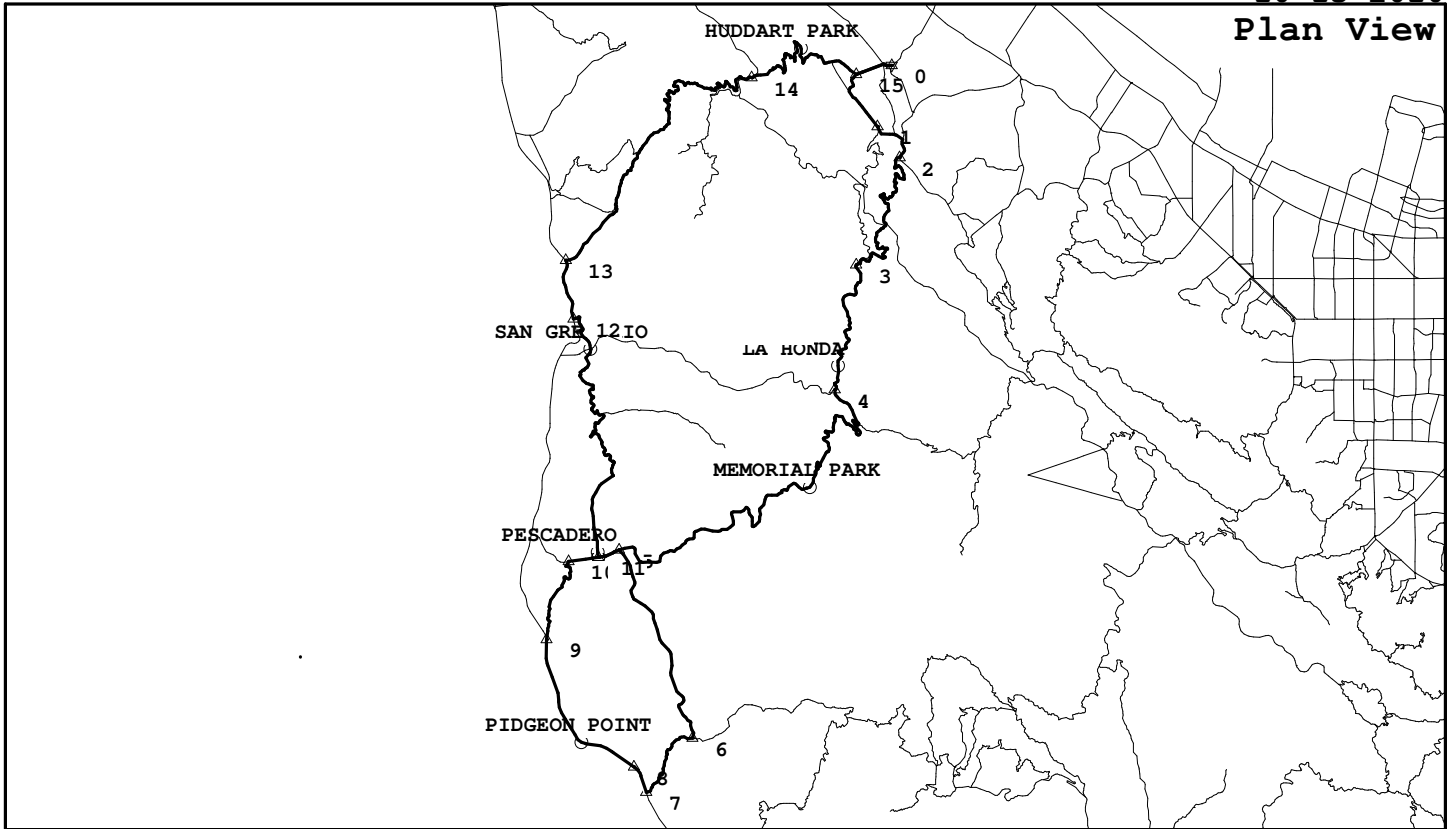

OLH, Pescadero, Cloverdale Loop, Stage, Tunitas

WSW022, 68.0 miles, 6043. feet of climbing

10-13-2010

<http://BikeMaster.home.att.net/>