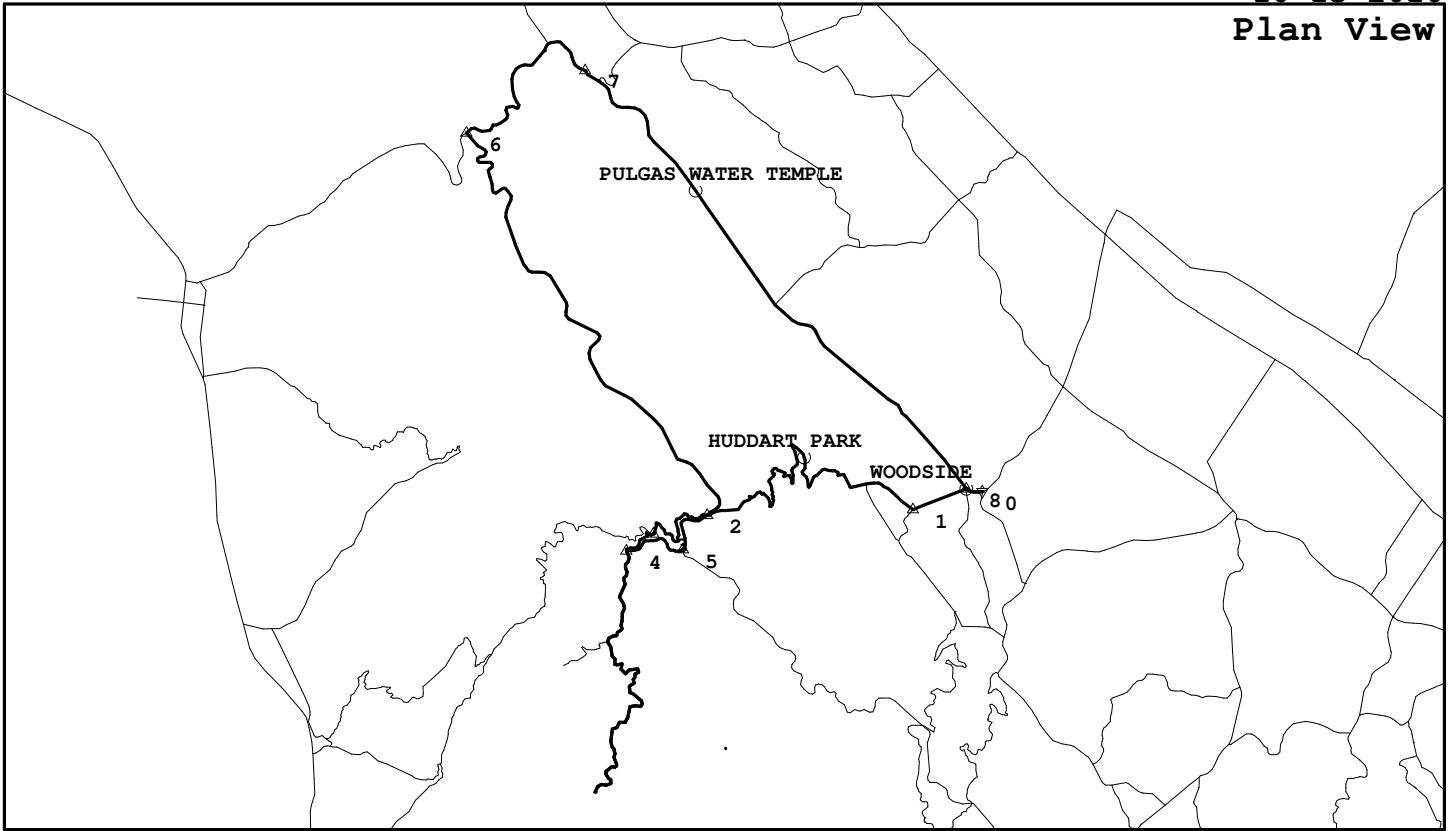

Kings Mtn, Star Hill, down Hwy 92

WSW019, 35.1 miles, 3805. feet of climbing

10-13-2010

Plan View

<http://BikeMaster.home.att.net/>