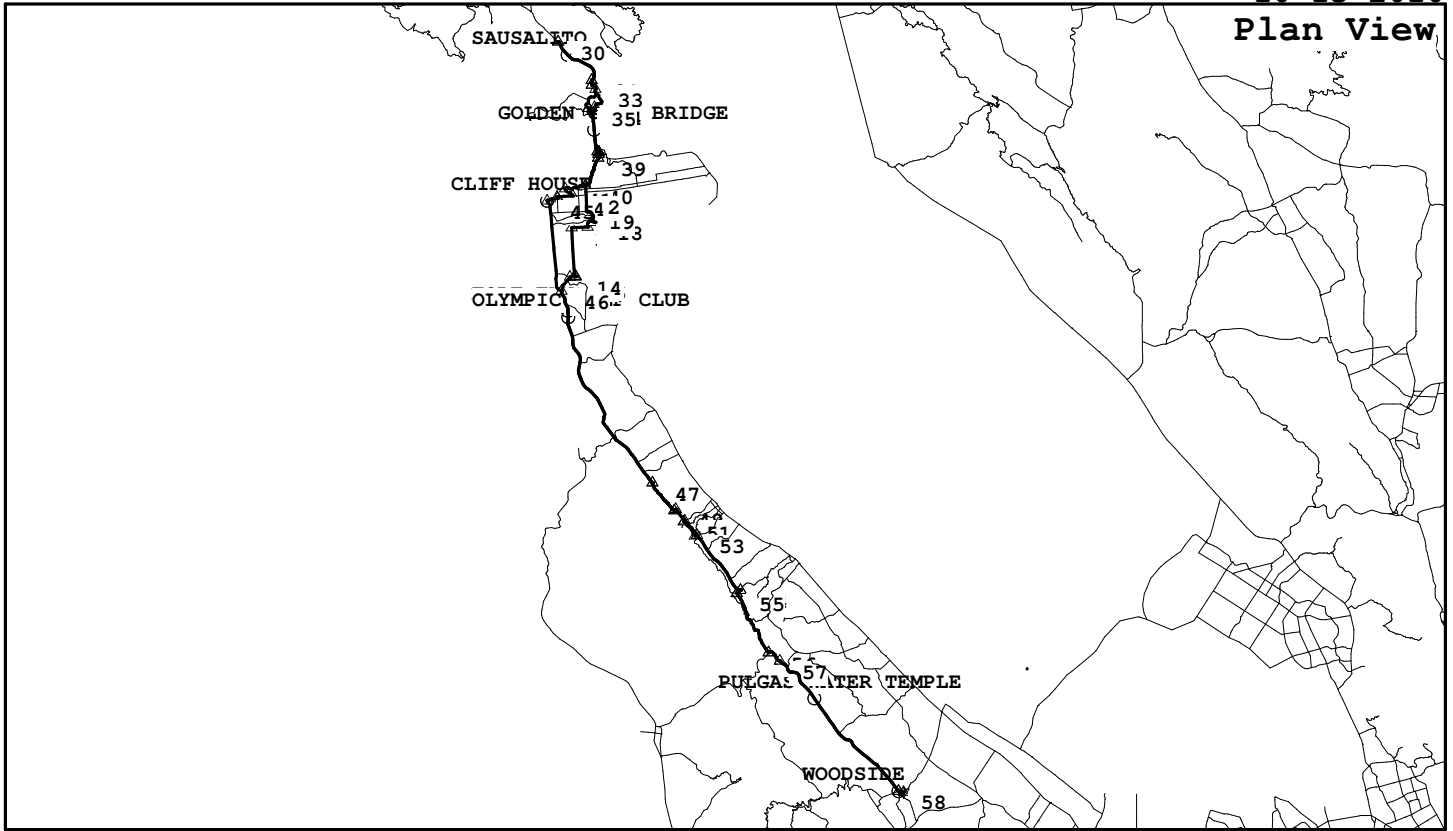

Woodside to Sausalito and Back

WSW018, 81.0 miles, 5157. feet of climbing

10-13-2010

<http://BikeMaster.home.att.net/>