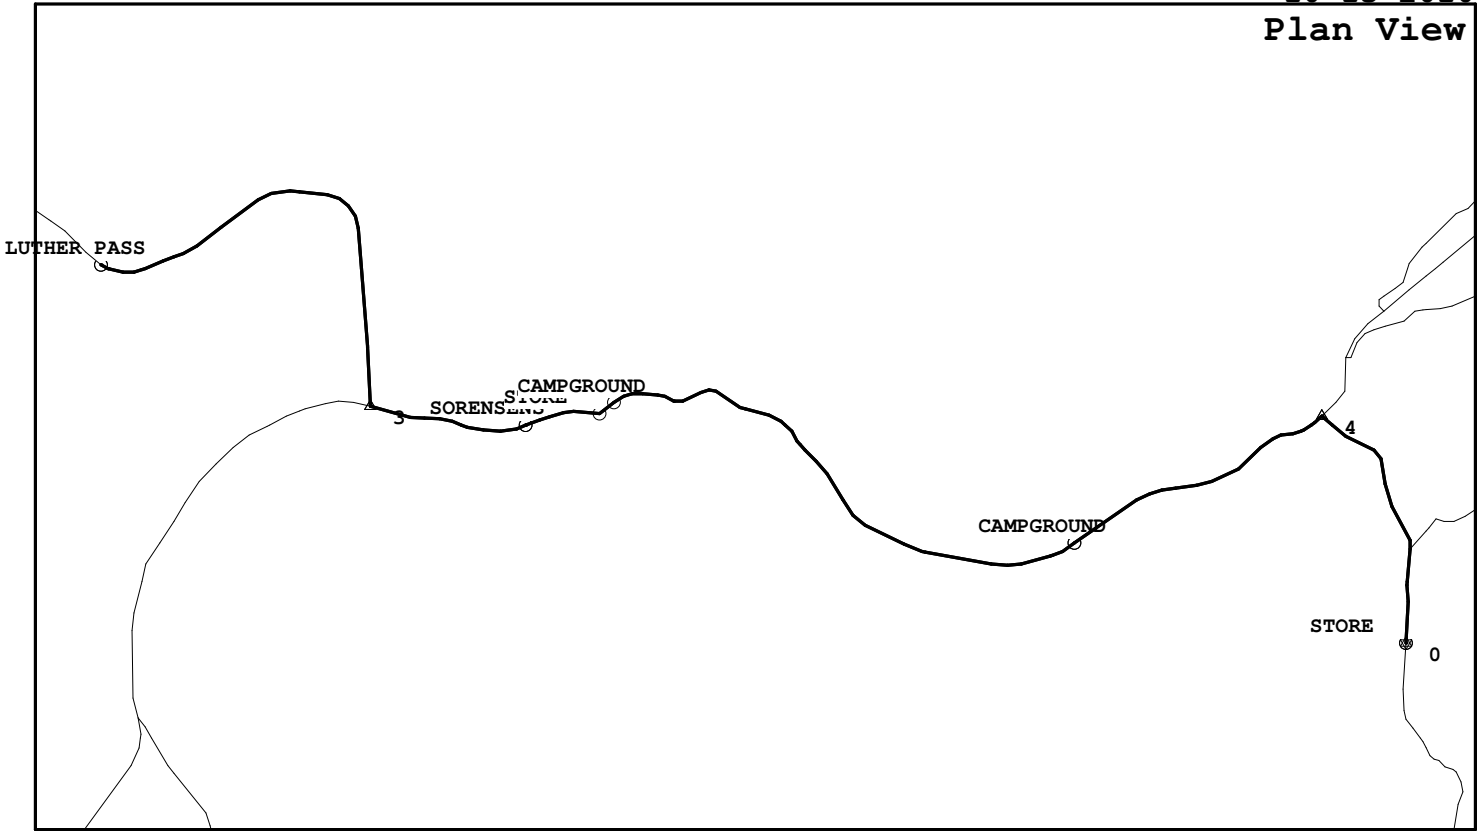

Woodfords to Luthor Pass and Back

WFD003, 19.7 miles, 2315. feet of climbing

10-13-2010

Plan View

<http://BikeMaster.home.att.net/>