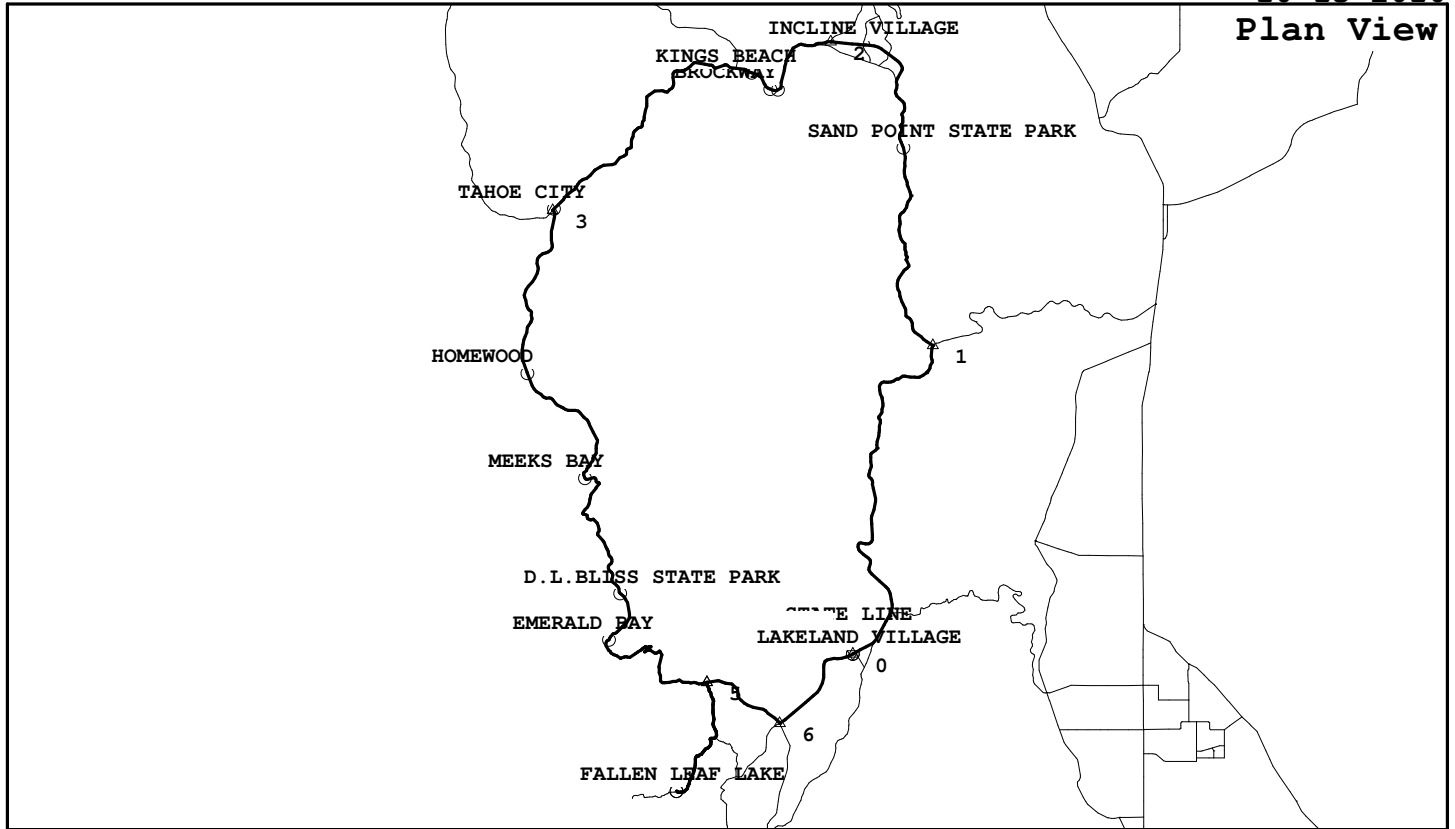

# Tahoe Roundabout, CCW, with Fallen Leaf Lake

TLV012, 80.9 miles, 4050. feet of climbing

10-13-2010

<http://BikeMaster.home.att.net/>