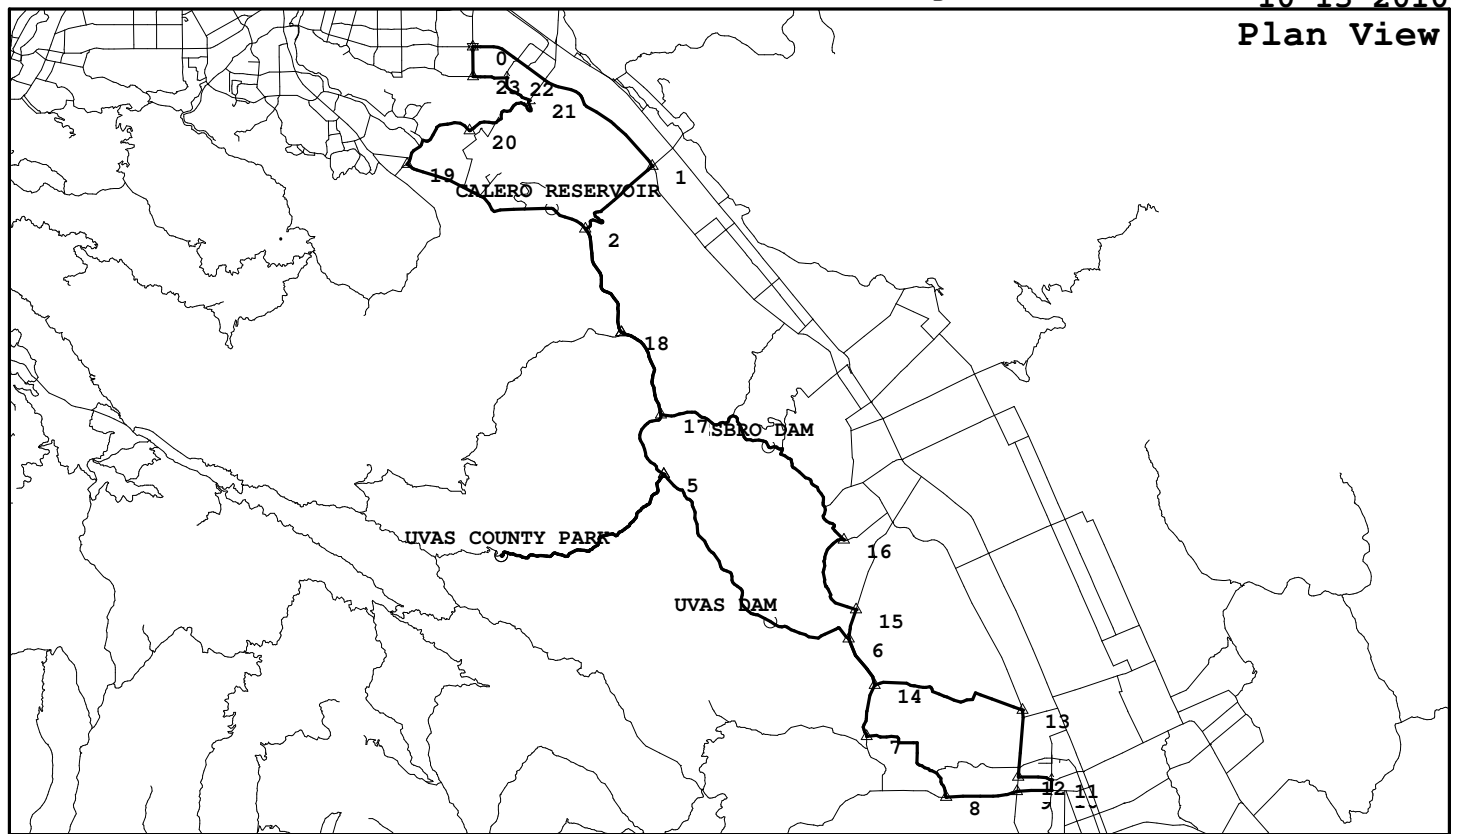

Bailey/Buffalo, Croy, Gilroy, Bernal

STC019, 64.9 miles, 2754. feet of climbing

10-13-2010

Plan View

<http://BikeMaster.home.att.net/>

Profile View