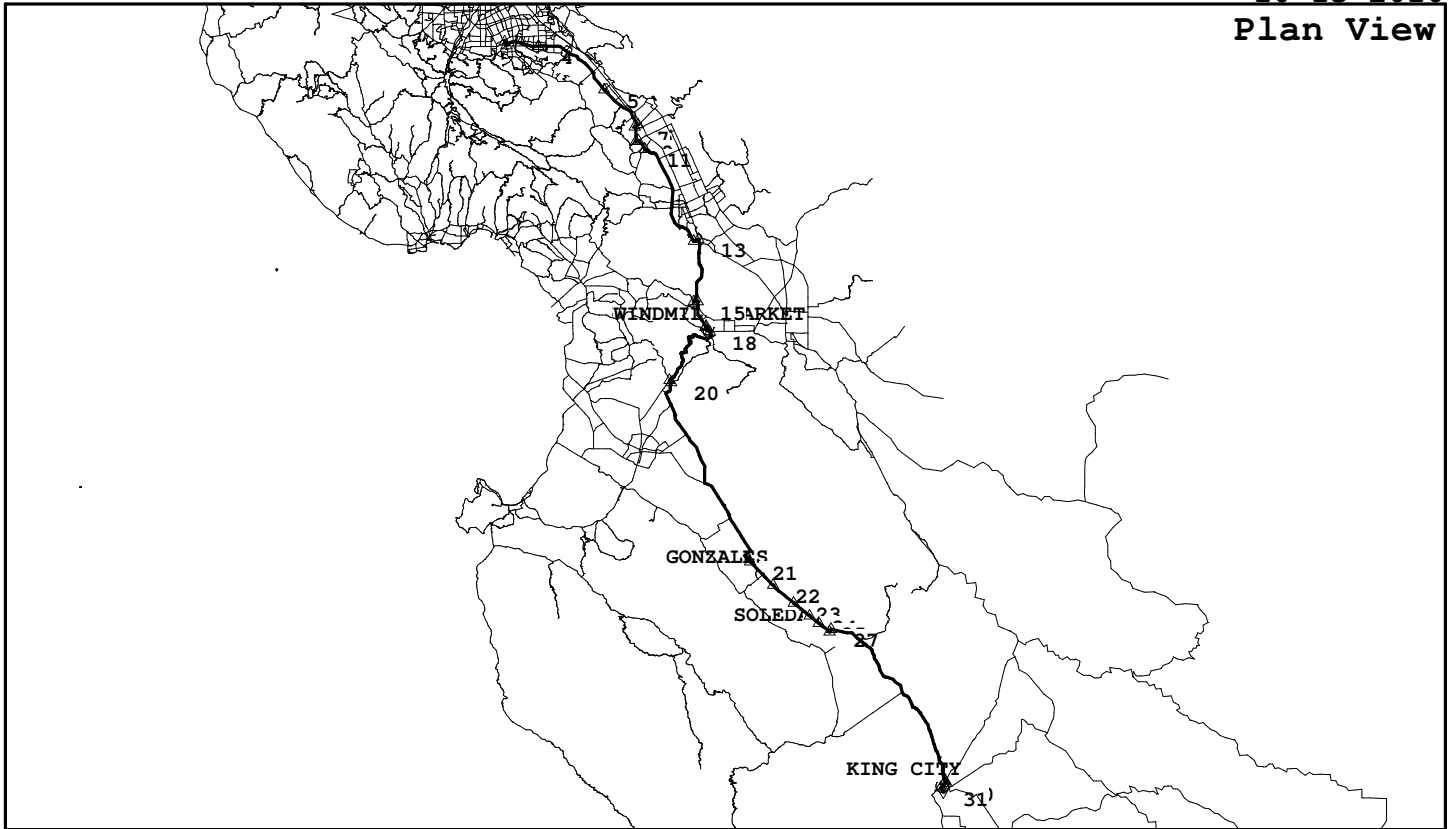

# San Jose to King City

STC001, 103.0 miles, 2416. feet of climbing

10-13-2010

Plan View

<http://BikeMaster.home.att.net/>