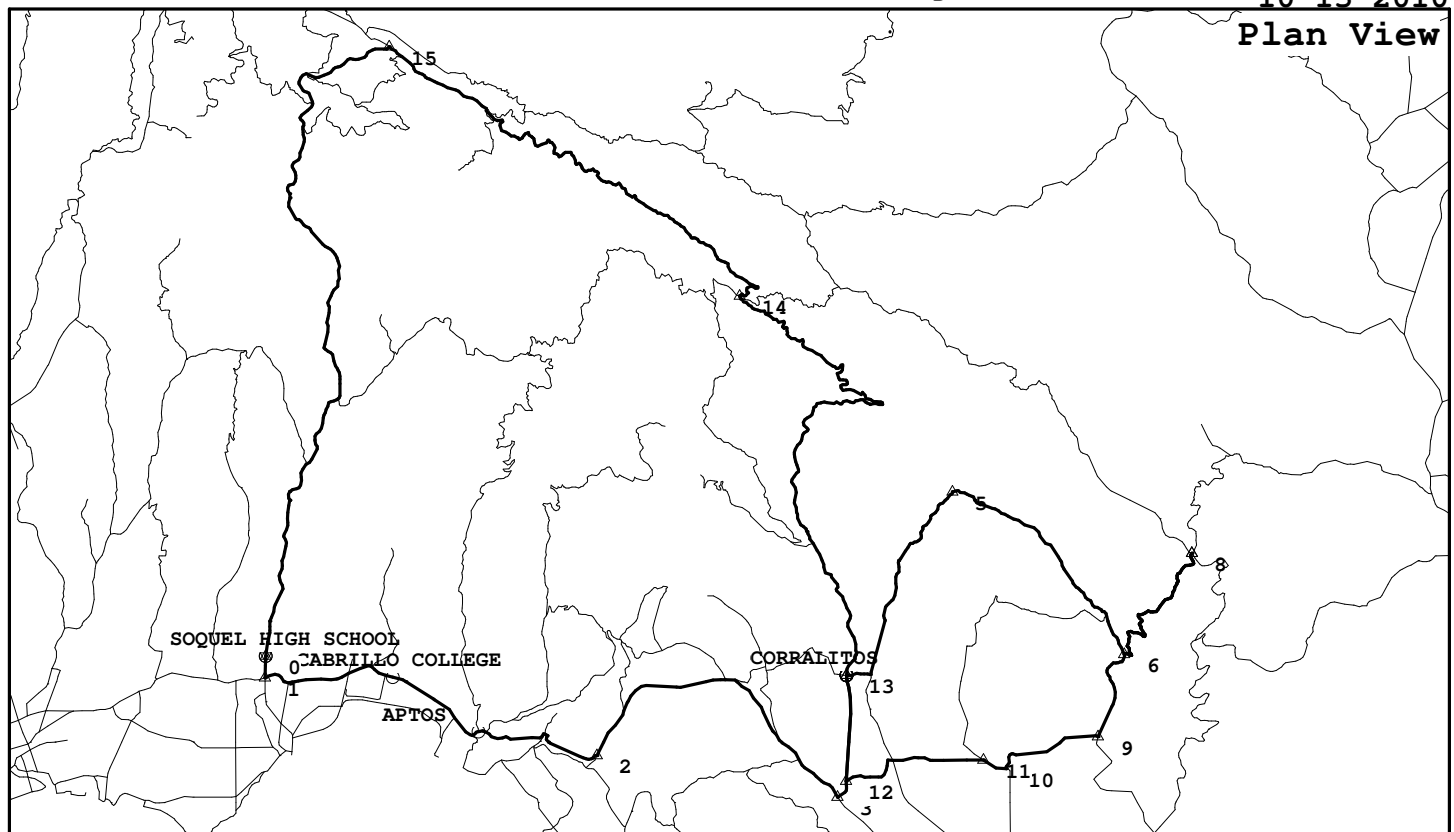

Hazel Dell, Mt.Madonna, Eureka Canyon

SQS019, 59.1 miles, 4841. feet of climbing

10-13-2010

<http://BikeMaster.home.att.net/>