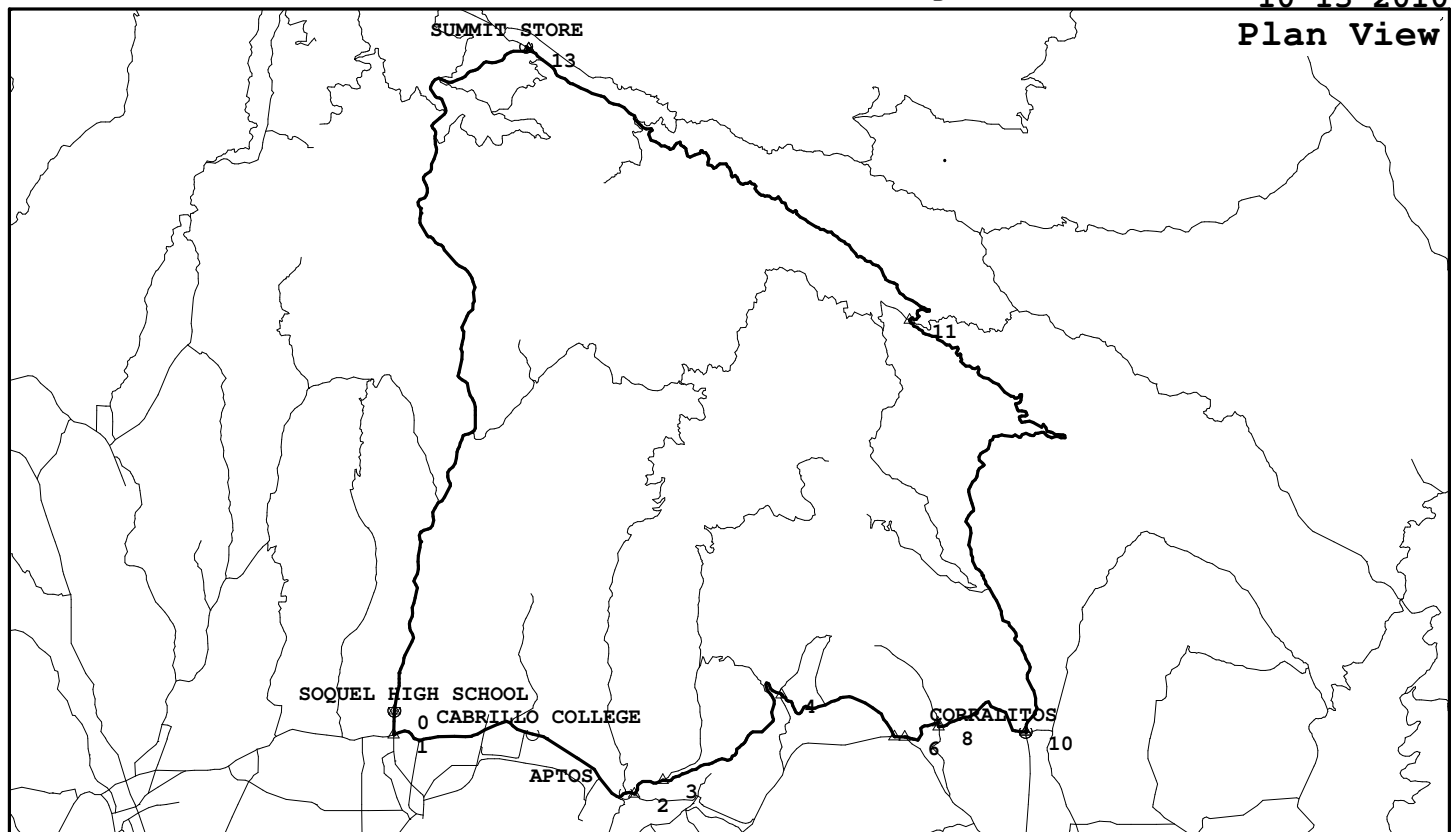

# Eureka Canyon Loop

SQS006, 38.9 miles, 3003. feet of climbing

10-13-2010

<http://BikeMaster.home.att.net/>