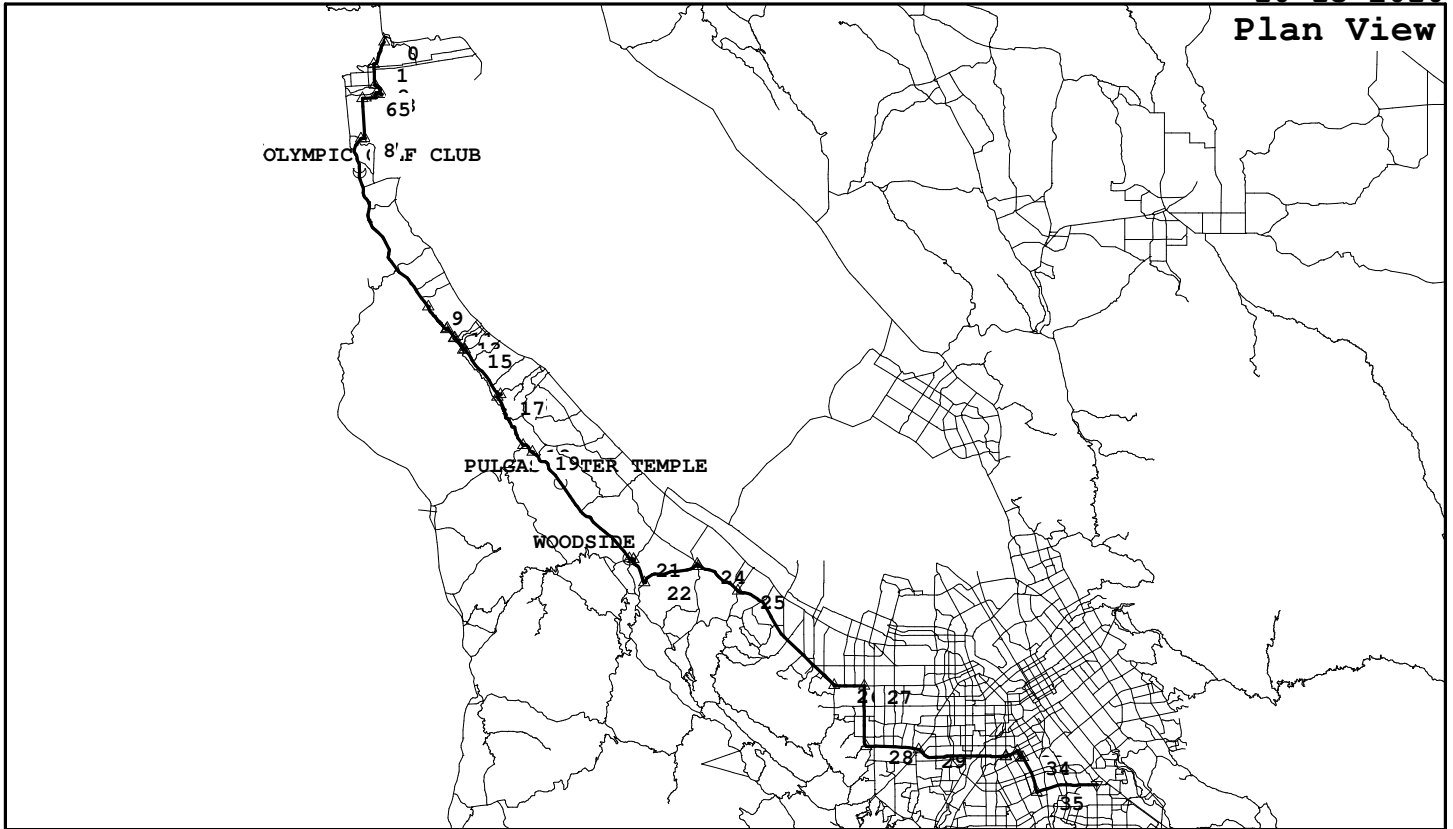

San Francisco to San Jose, One Way

SFF004, 65.1 miles, 2922. feet of climbing

10-15-2010

<http://BikeMaster.home.att.net/>