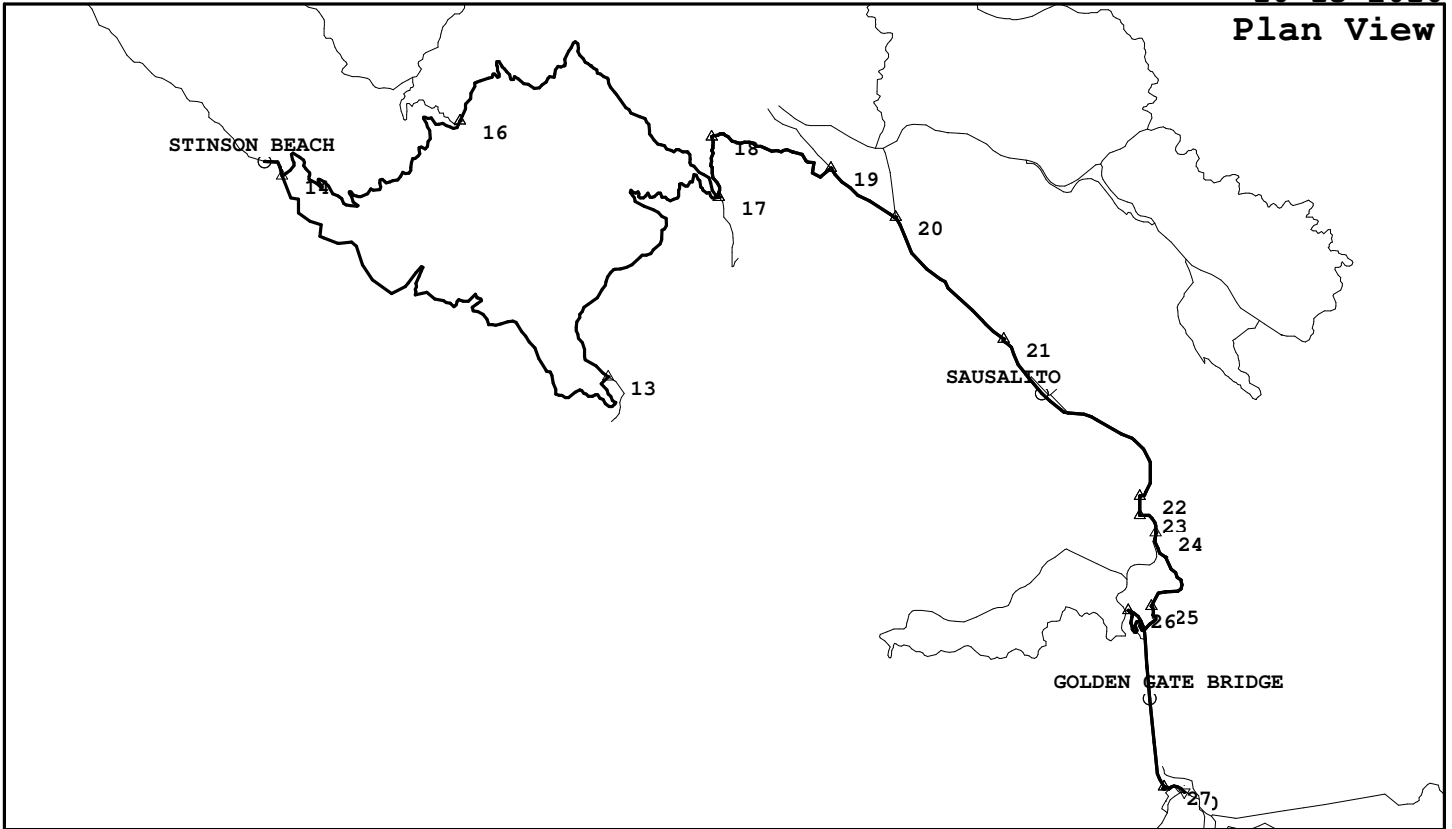

Muir Beach / Panoramic Hwy Loop, from San Francisco

SFB014, 41.7 miles, 3731. feet of climbing

10-13-2010

<http://BikeMaster.home.att.net/>