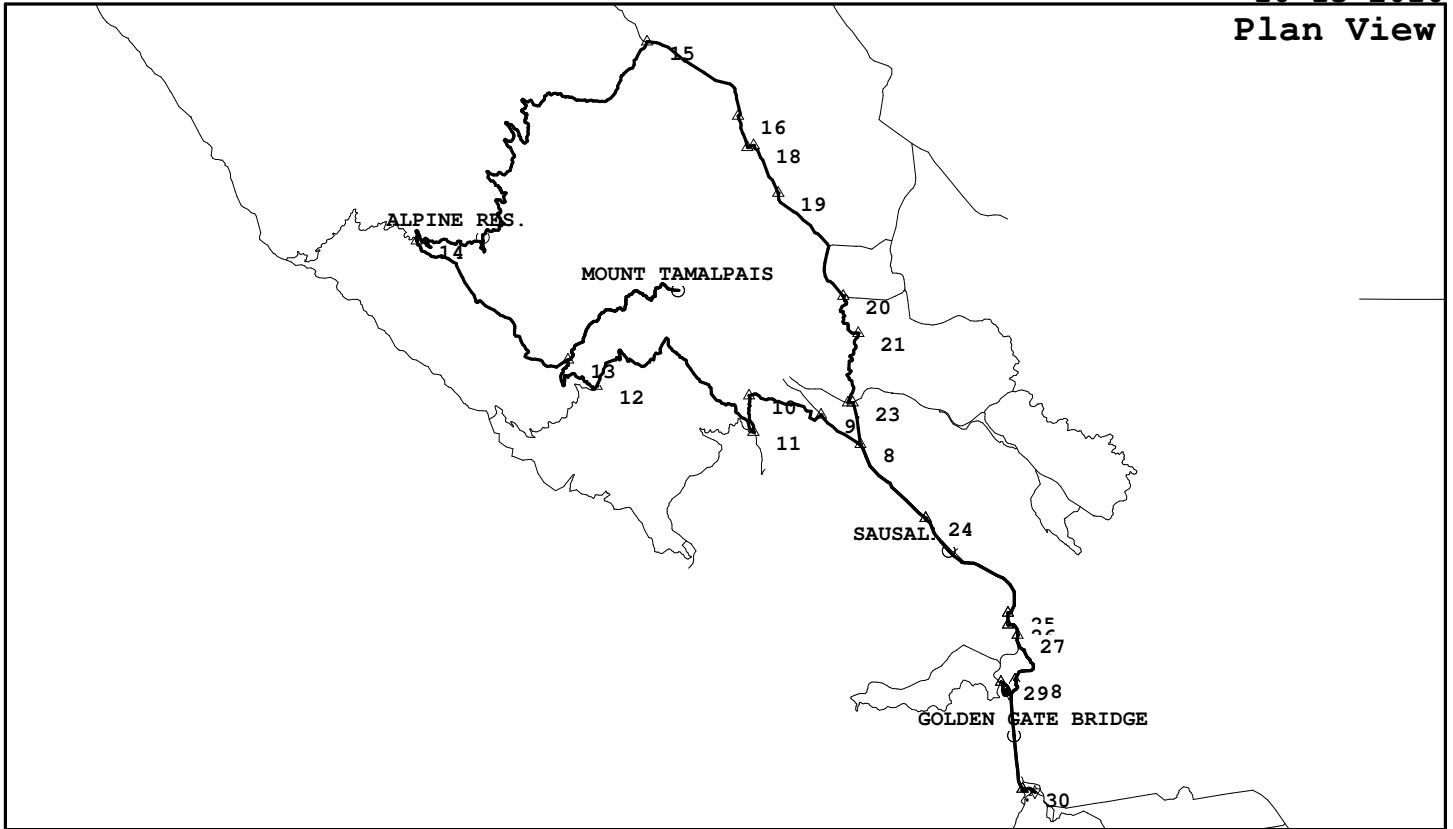

Mt. Tamalpais, Fairfax

SFB012, 54.9 miles, 4818. feet of climbing

10-13-2010

Plan View

<http://BikeMaster.home.att.net/>

Profile View