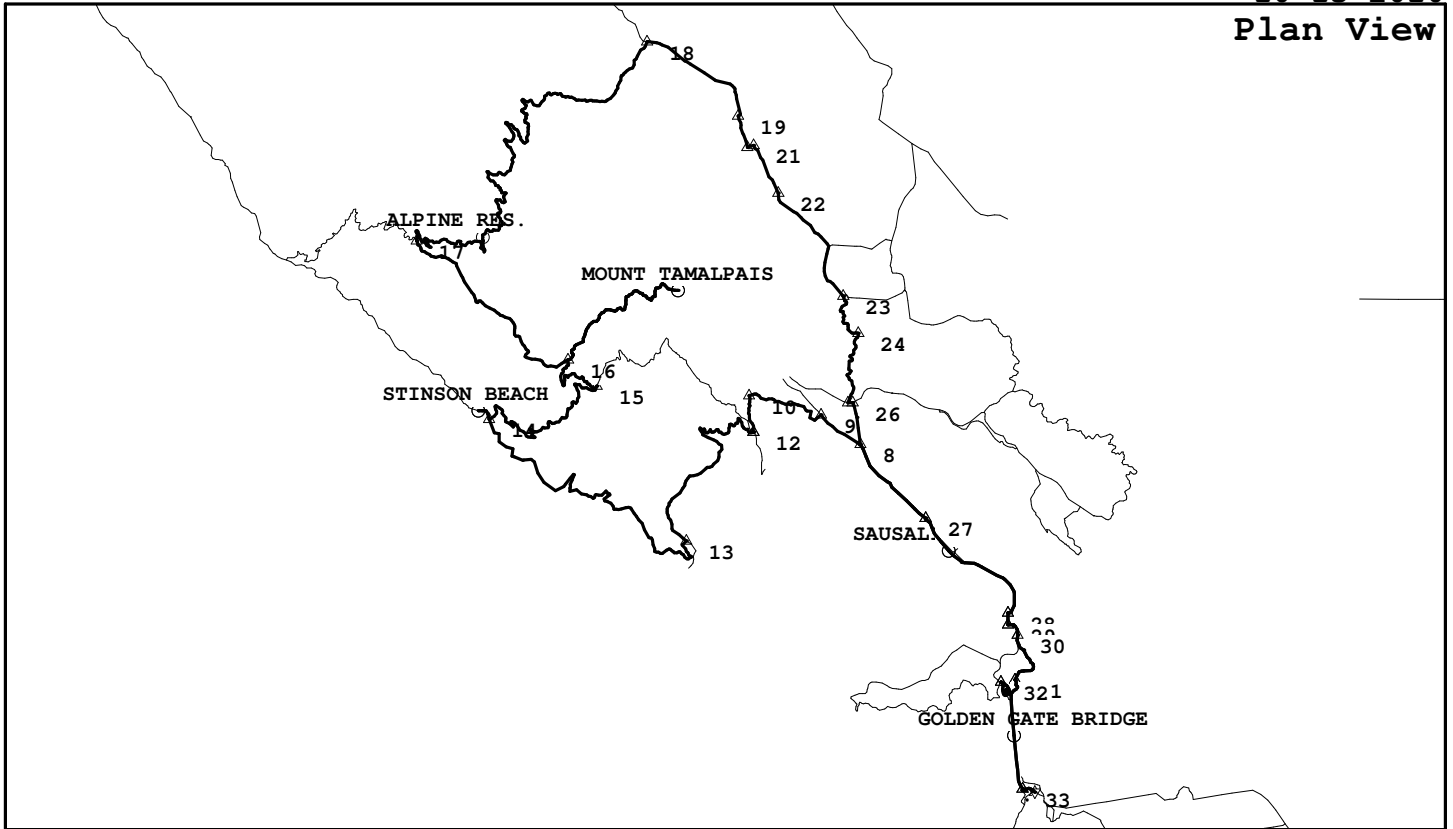

Muir Beach, Mt. Tamalpais, Fairfax

SFB011, 64.6 miles, 6296. feet of climbing

10-13-2010

Plan View

<http://BikeMaster.home.att.net/>

Profile View