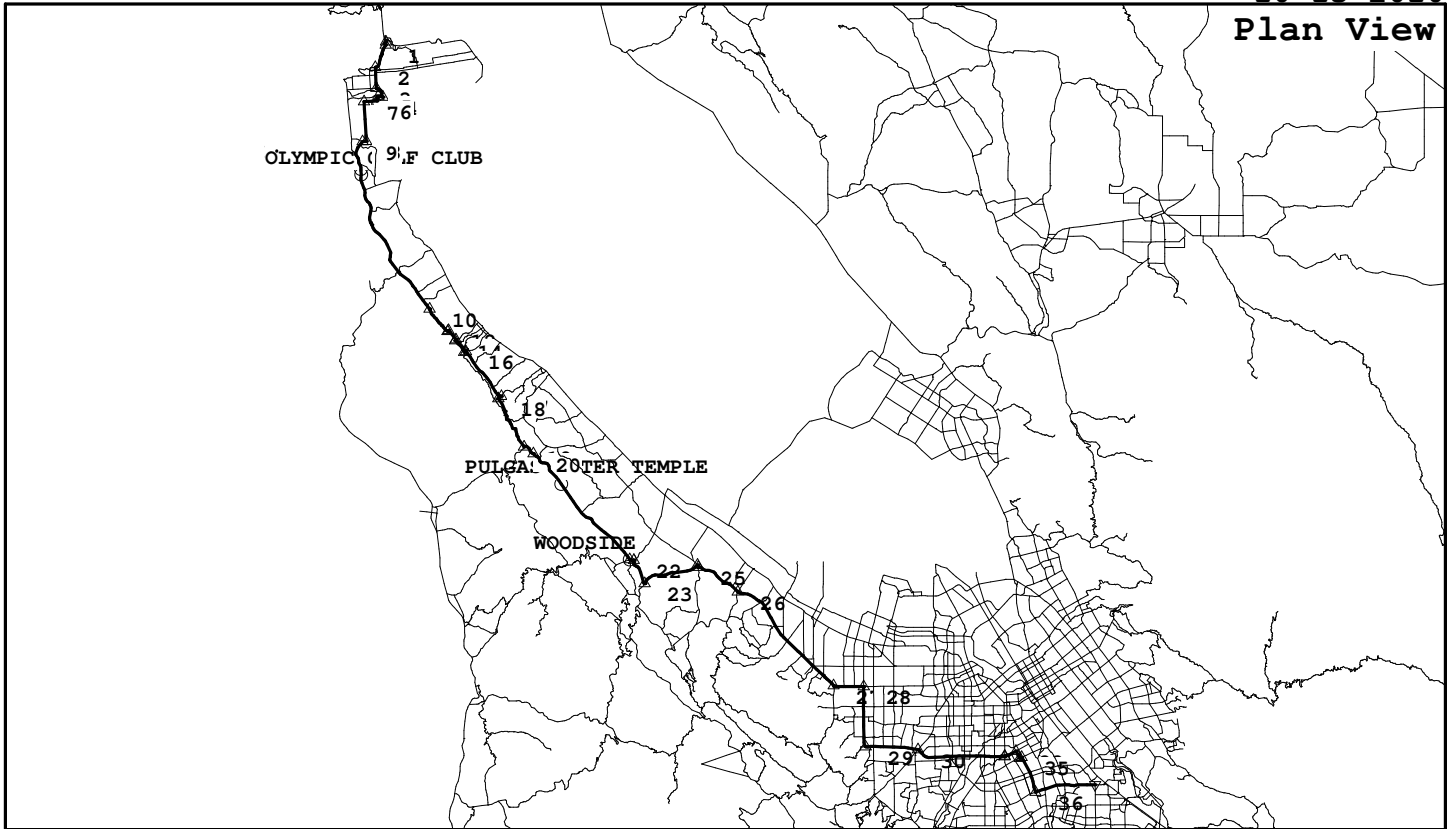

# San Francisco to San Jose, One Way

SFB006, 65.3 miles, 2962. feet of climbing

10-13-2010

<http://BikeMaster.home.att.net/>