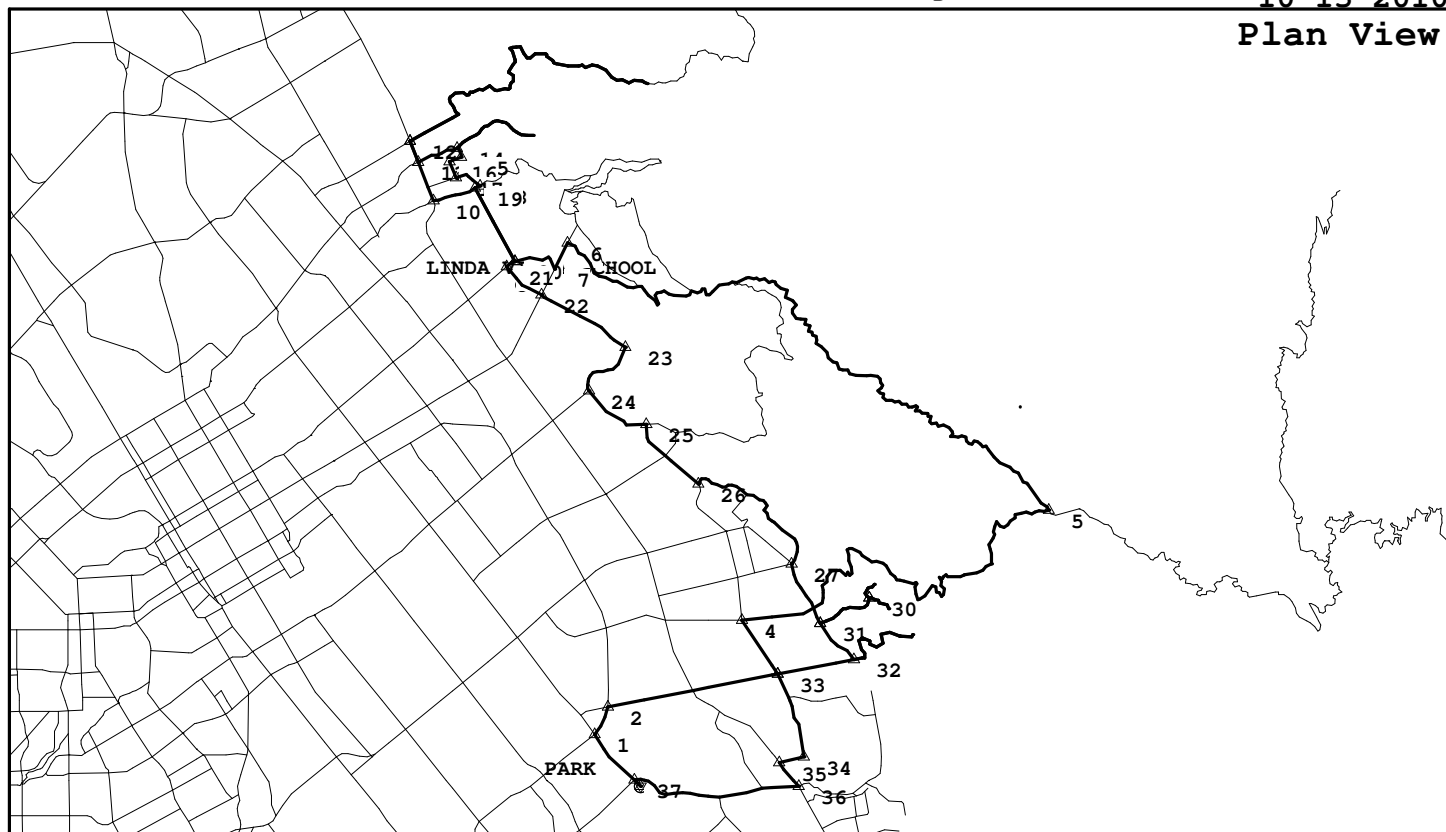

# Quimby, Sierra, Suncrest, Mt. Pleasant, Chaboya, Aborn

SCP015, 47.2 miles, 7102. feet of climbing

10-13-2010

Plan View

<http://BikeMaster.home.att.net/>

Profile View