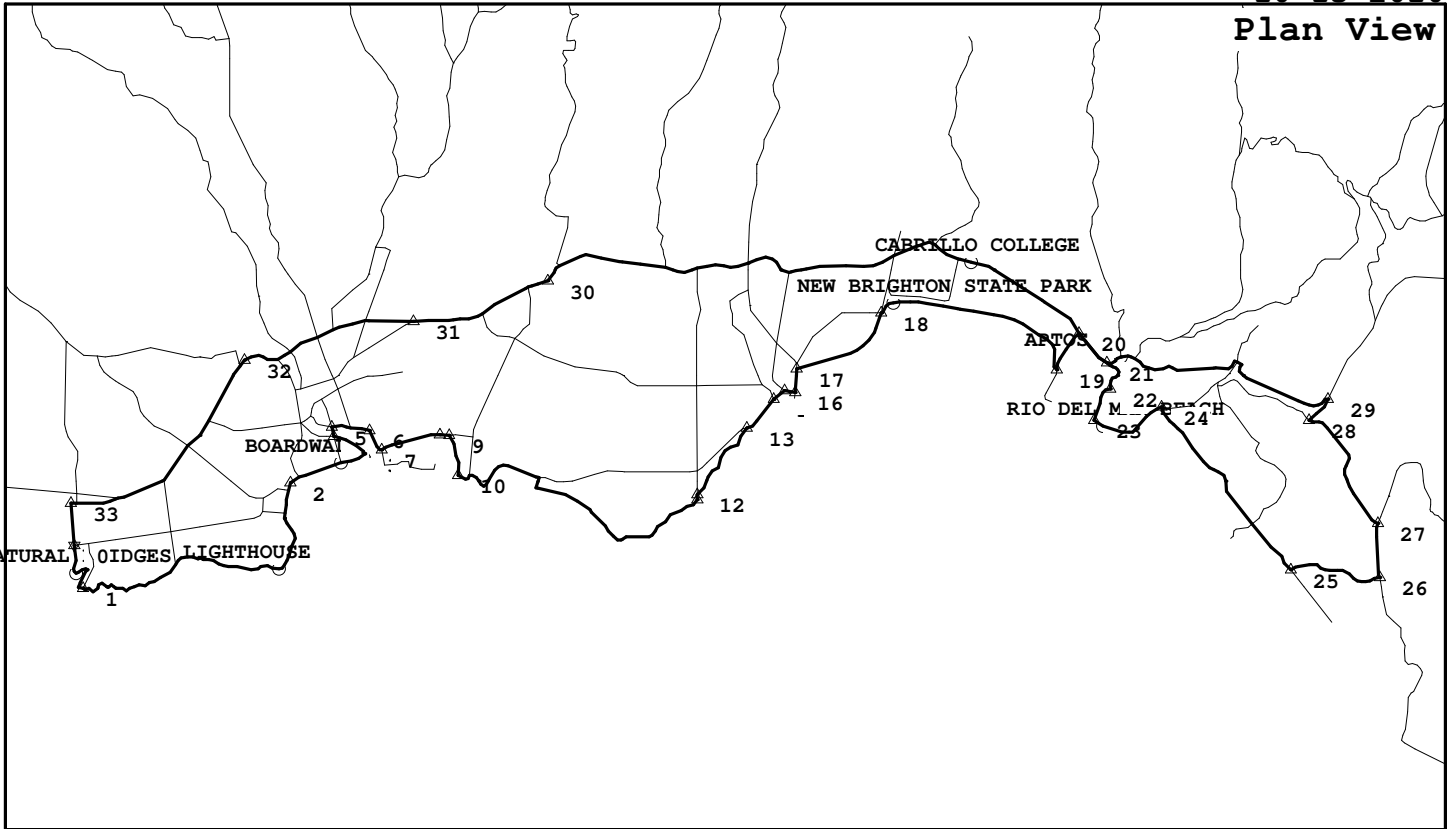

# Santa Cruz Beaches

SCN008, 30.7 miles, 1305. feet of climbing

10-13-2010

<http://BikeMaster.home.att.net/>