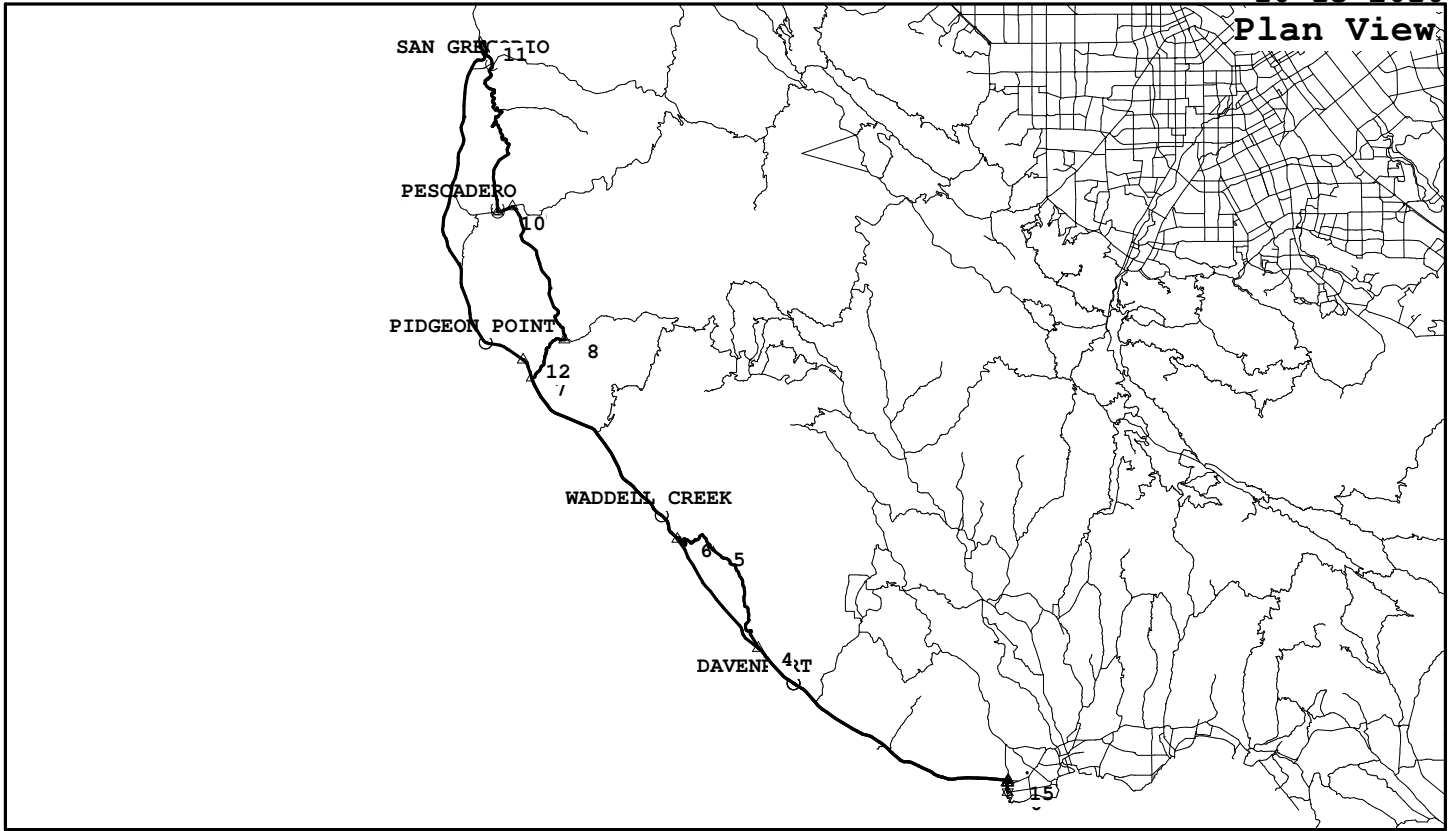

# Santa Cruz to San Gregorio, Swanton, Stage

SCN003, 79.6 miles, 4093. feet of climbing

10-13-2010

<http://BikeMaster.home.att.net/>