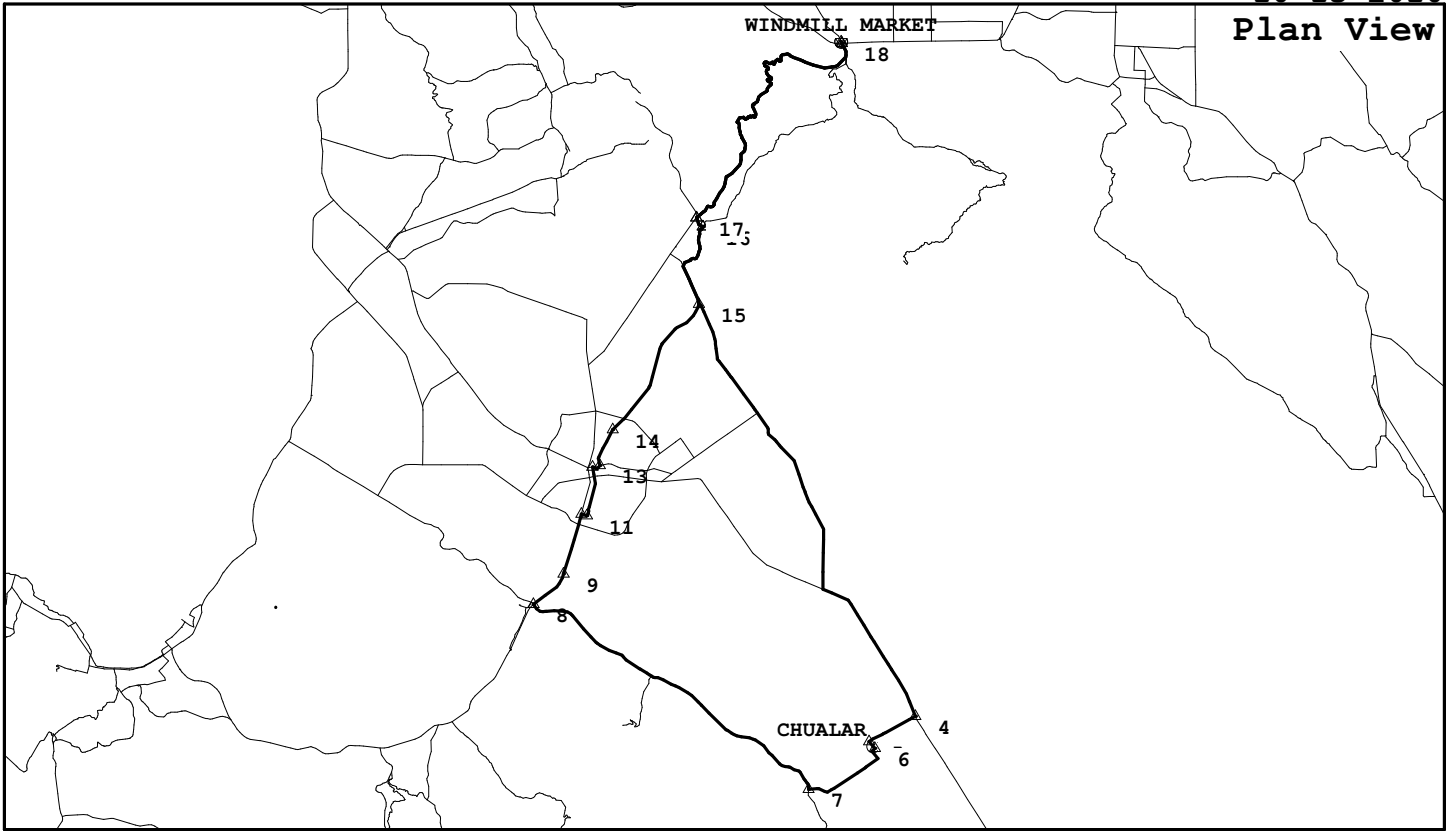

Chualar Loop, San Juan Grade x 2

SBW005, 59.4 miles, 2471. feet of climbing

10-13-2010

<http://BikeMaster.home.att.net/>