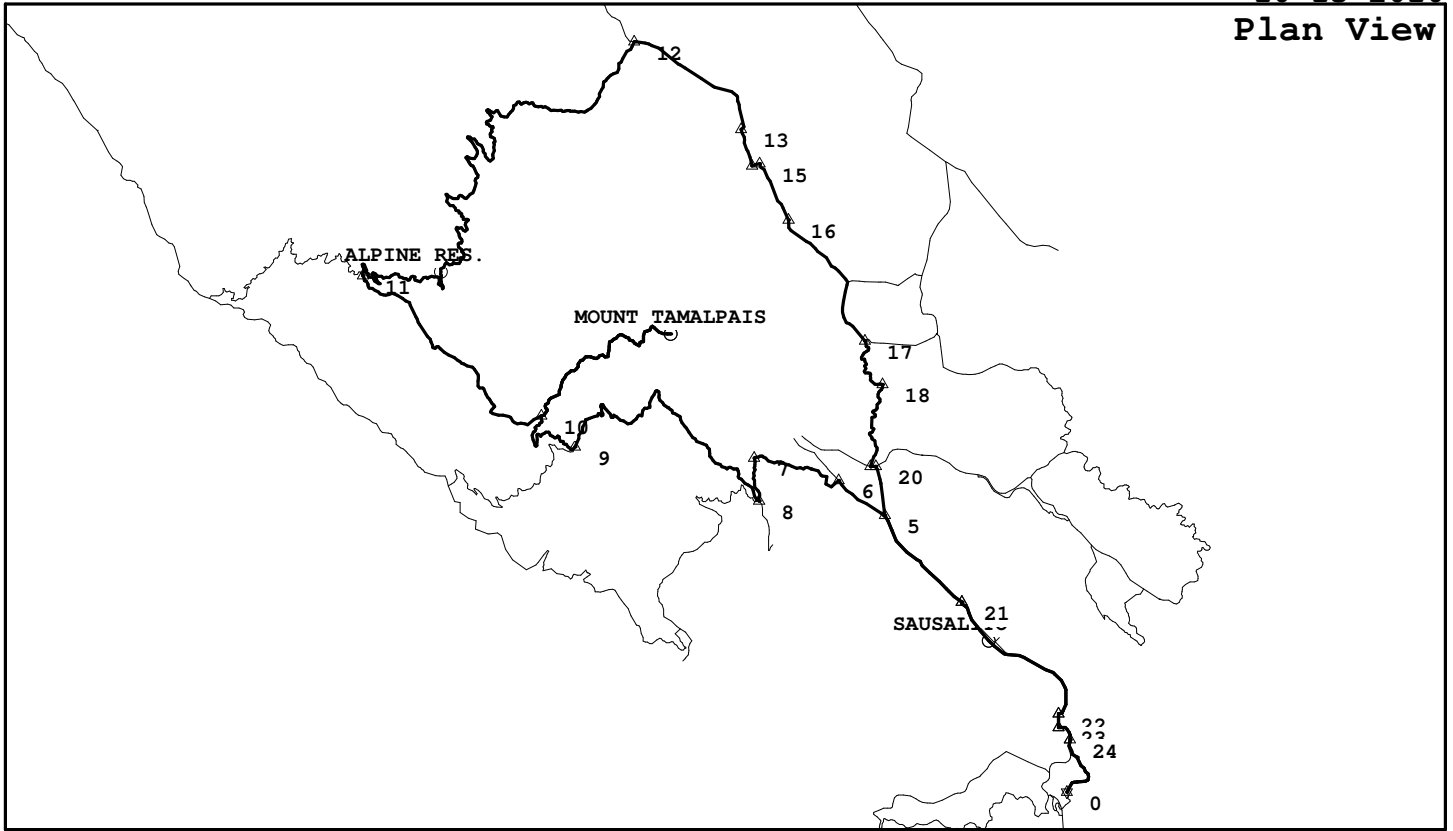

Mt. Tamalpais & Beyond - Short Loop

SAU007, 48.9 miles, 4468. feet of climbing

10-13-2010

Plan View

<http://BikeMaster.home.att.net/>

Profile View