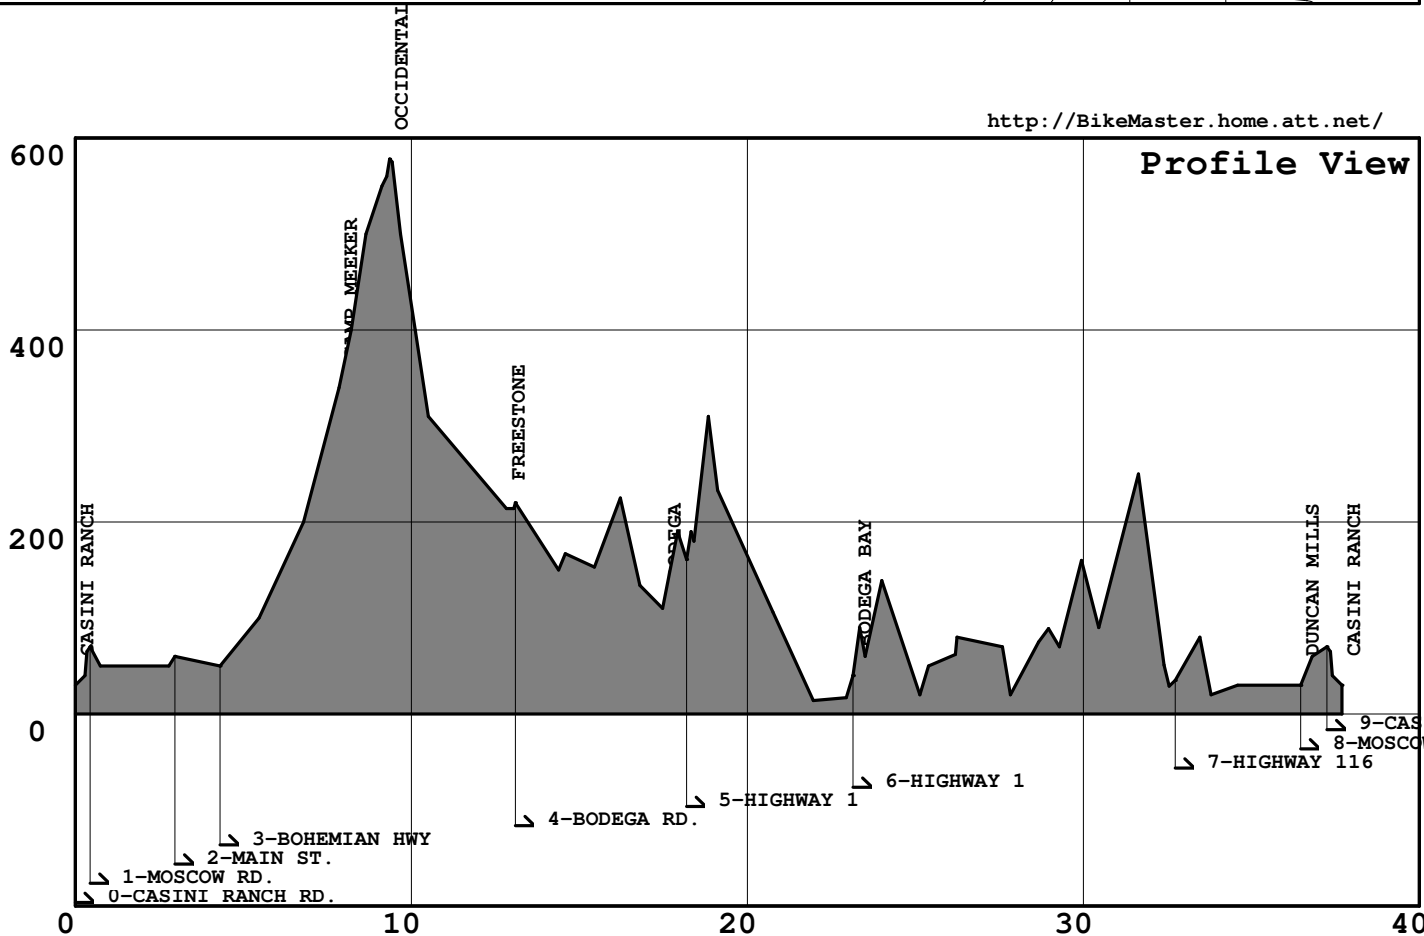

Bodega Bay, Clockwise

RRC034, 37.7 miles, 1547. feet of climbing

10-13-2010

Plan View

Profile View

<http://BikeMaster.home.att.net/>