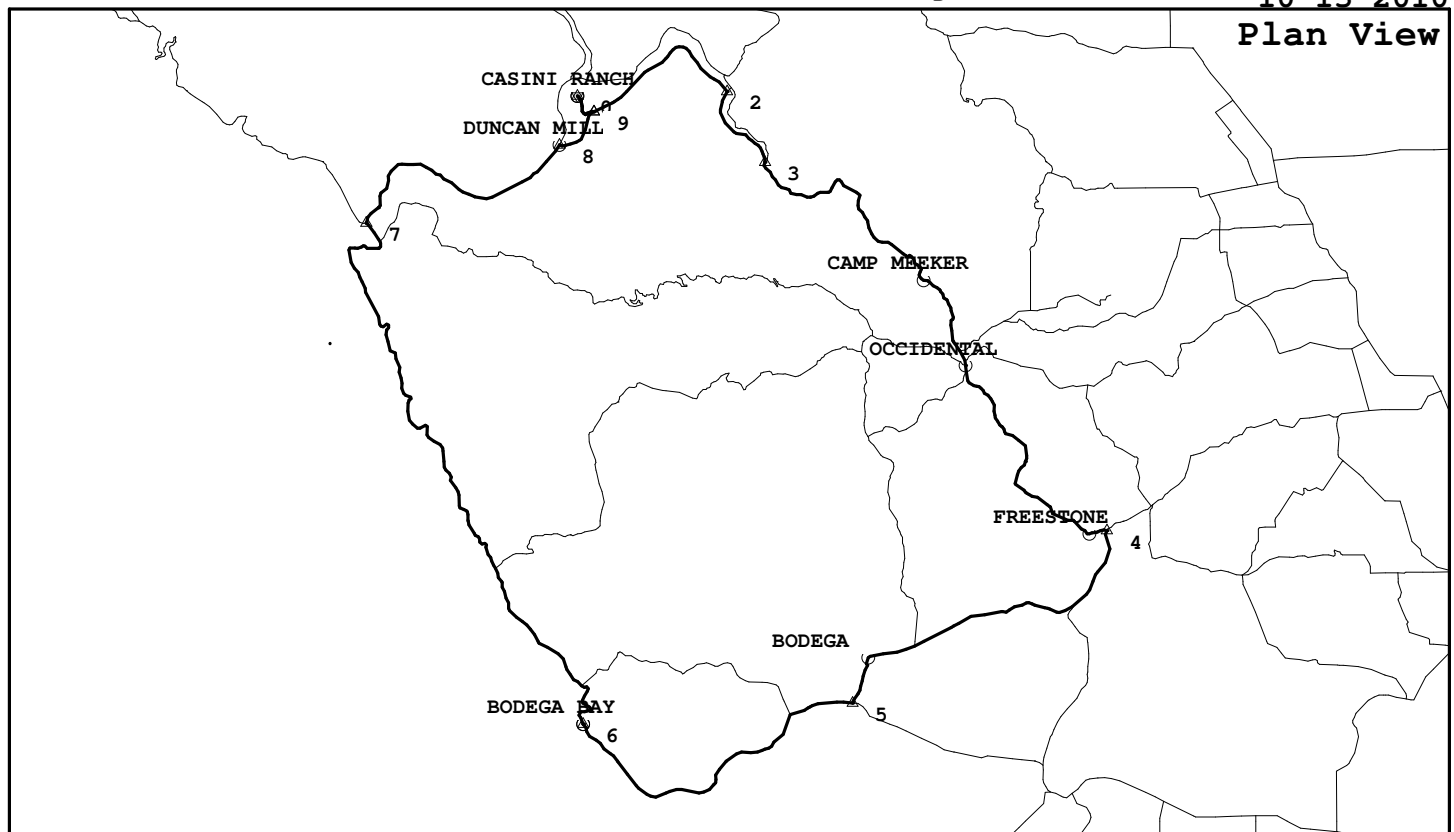

Bodega Bay, Clockwise

RRC034, 37.7 miles, 1547. feet of climbing

10-13-2010

Plan View

Profile View

<http://BikeMaster.home.att.net/>