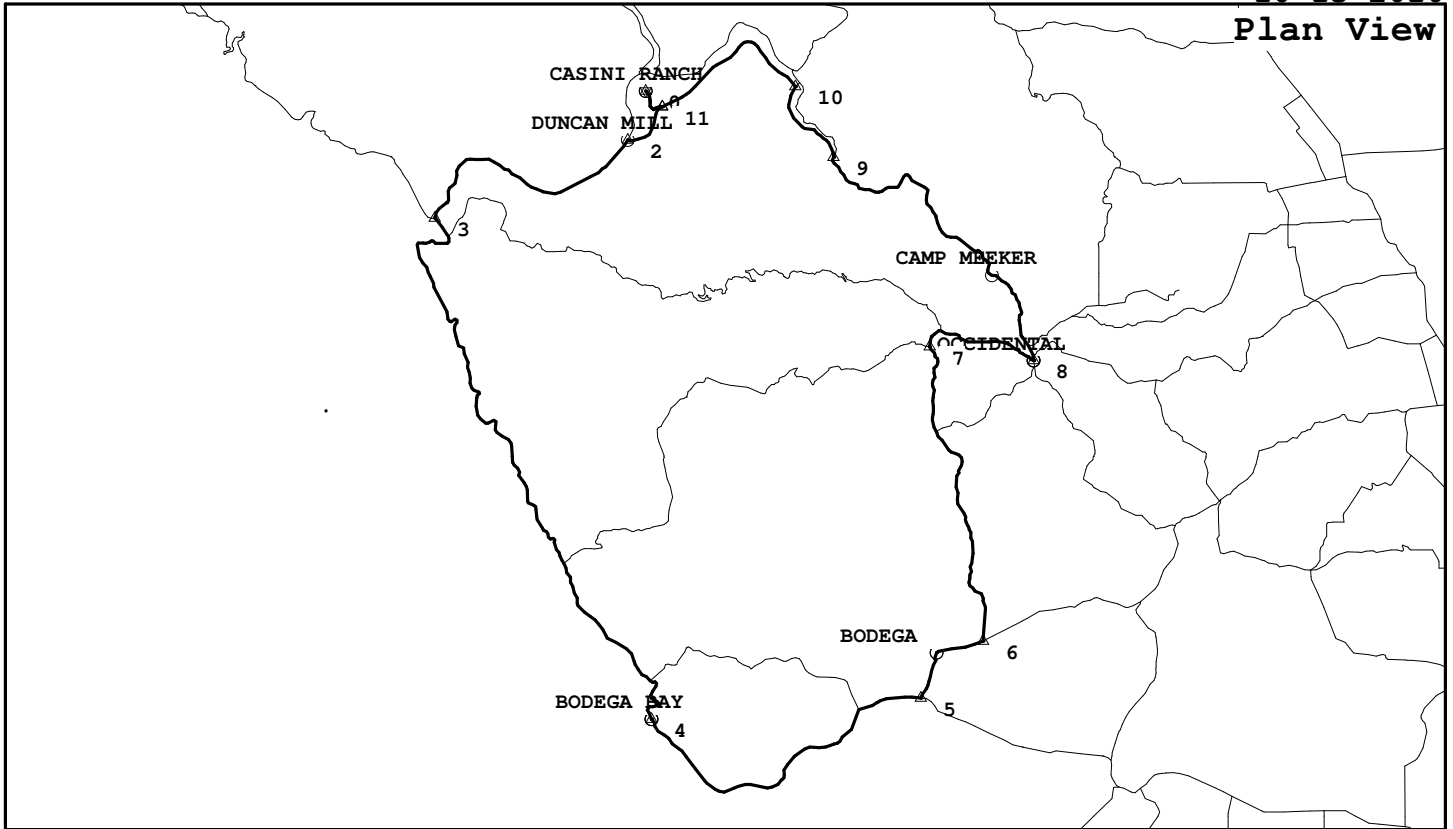

Bodega Bay / Joy Rd Loop

RRC016, 36.7 miles, 2209. feet of climbing

10-13-2010

<http://BikeMaster.home.att.net/>