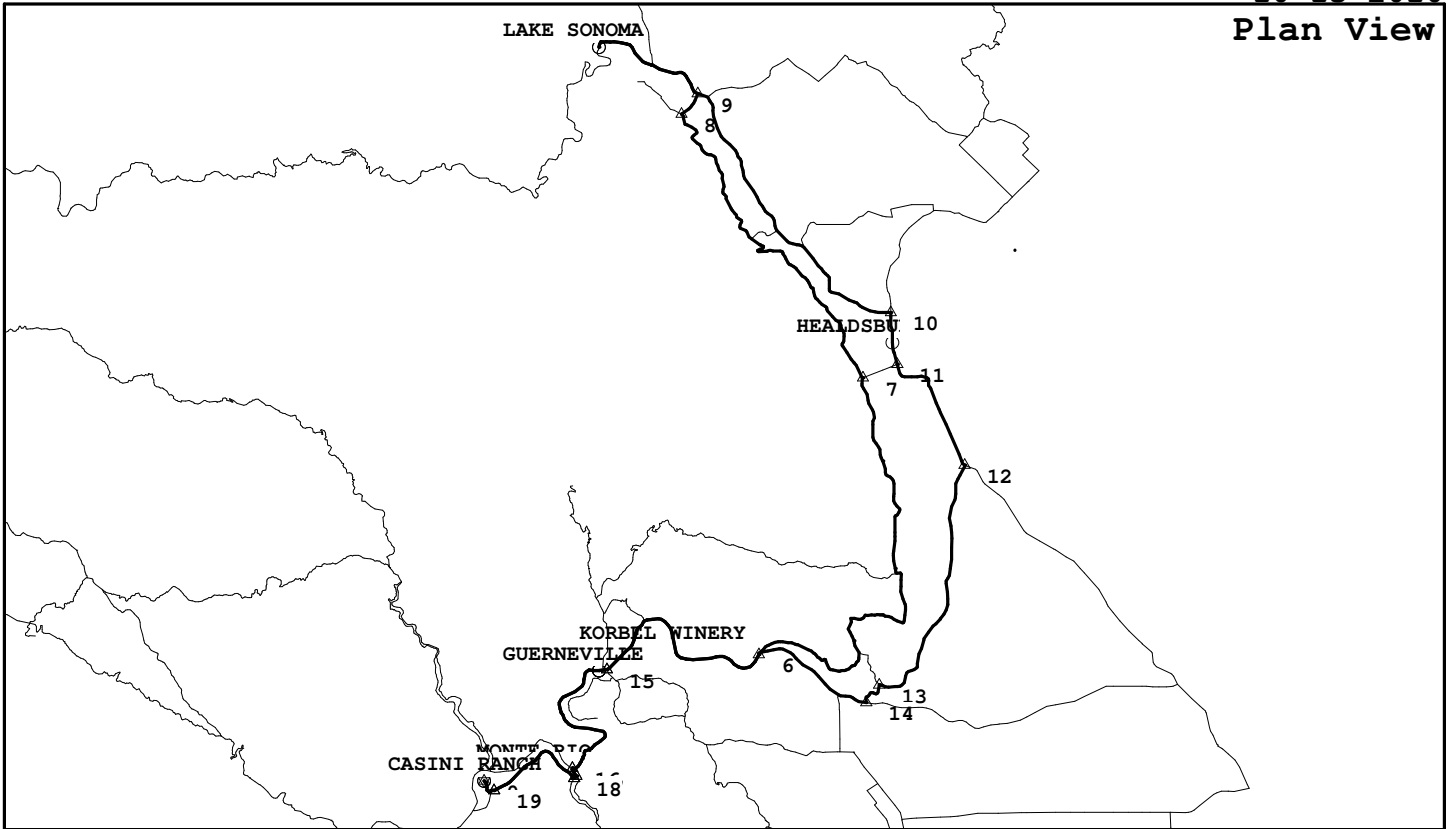

Lake Sonoma Flat Ride

RRC010, 74.2 miles, 1153. feet of climbing

10-13-2010

<http://BikeMaster.home.att.net/>