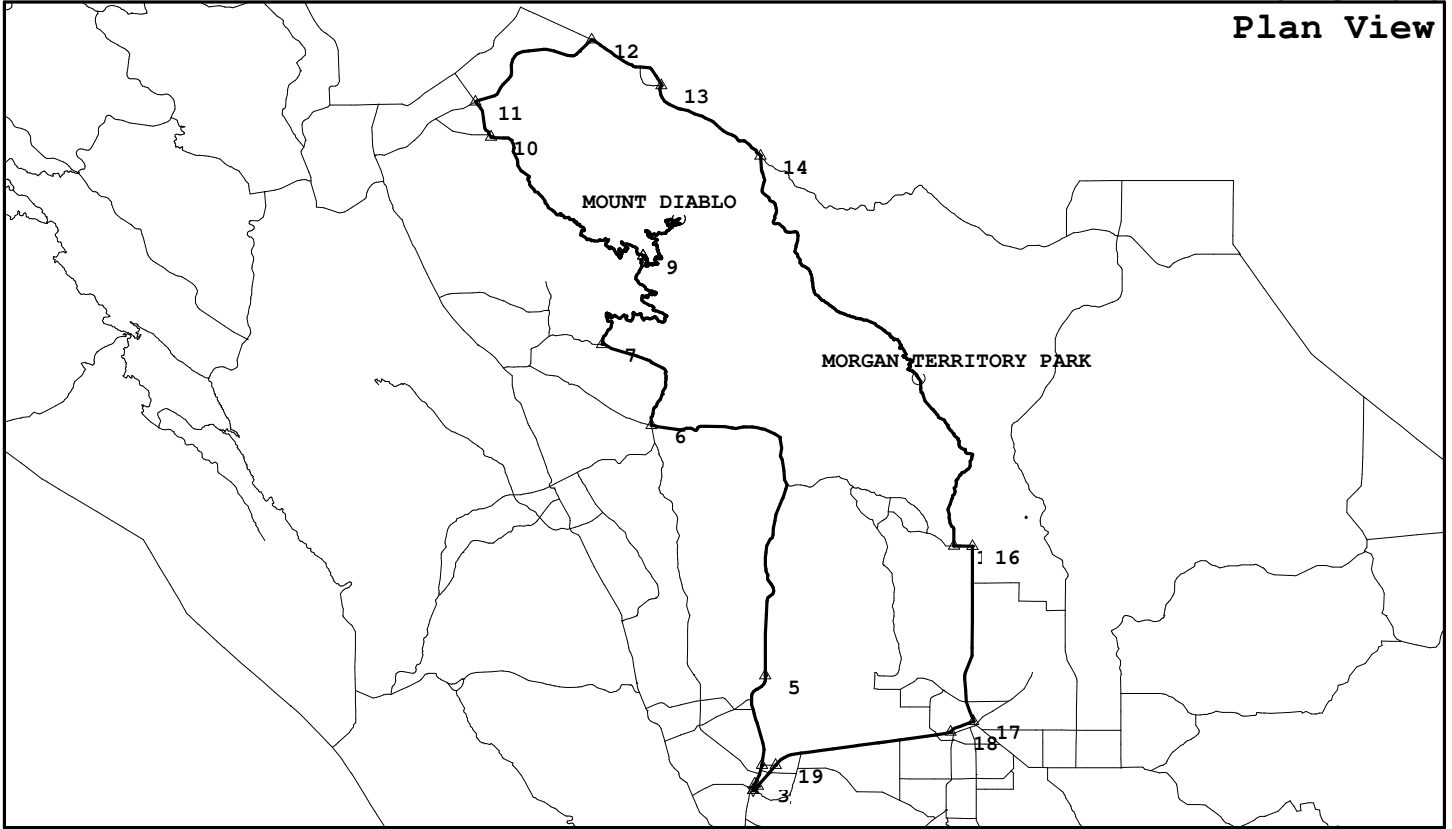

Mt. Diablo & Morgan Territory, from Pleasanton

PLT001, 78.6 miles, 6413. feet of climbing

10-13-2010

Plan View

<http://BikeMaster.home.att.net/>