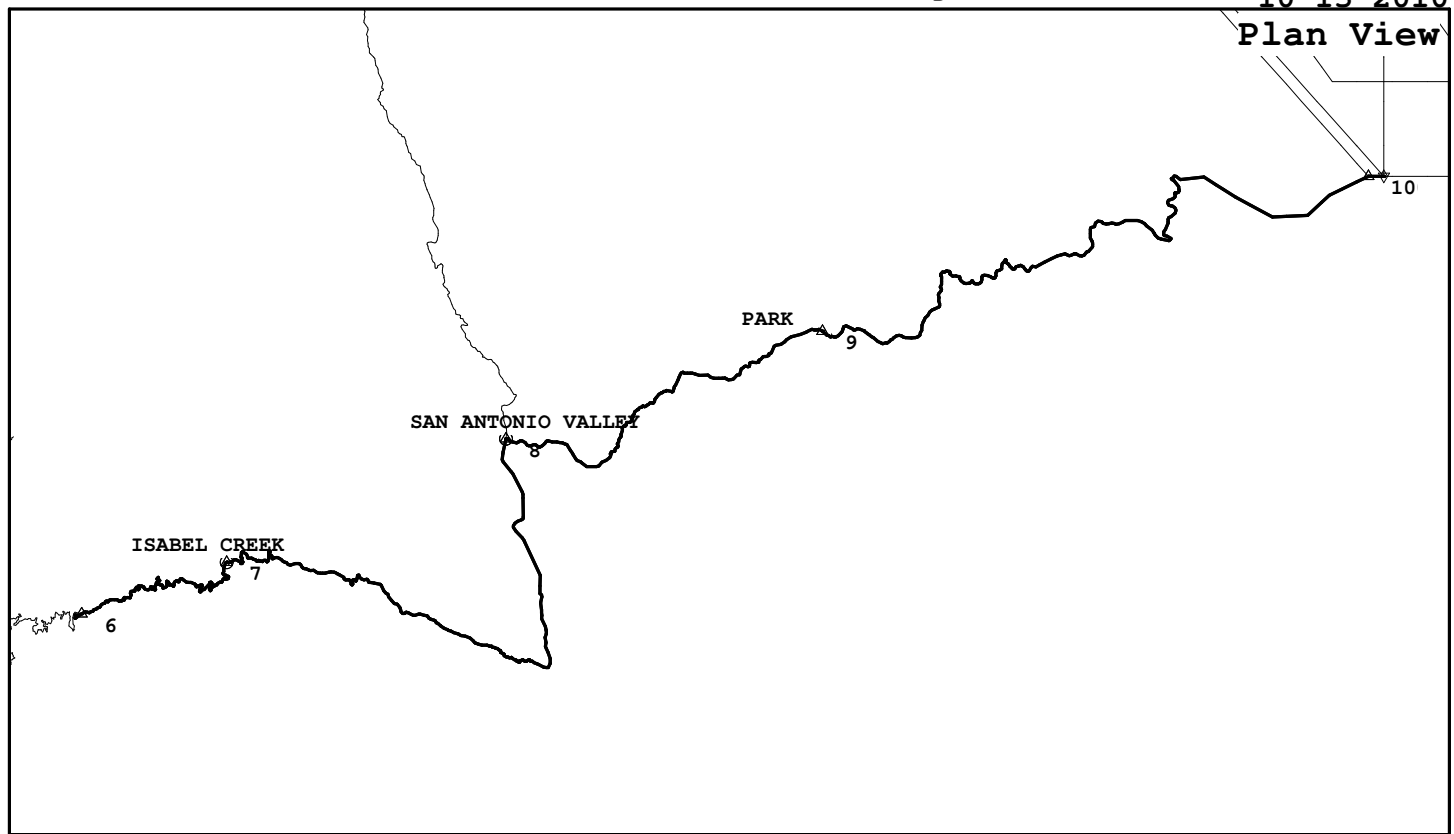

Patterson to Mt. Hamilton and Back

PAT008, 86.5 miles, 6158. feet of climbing

10-13-2010

<http://BikeMaster.home.att.net/>