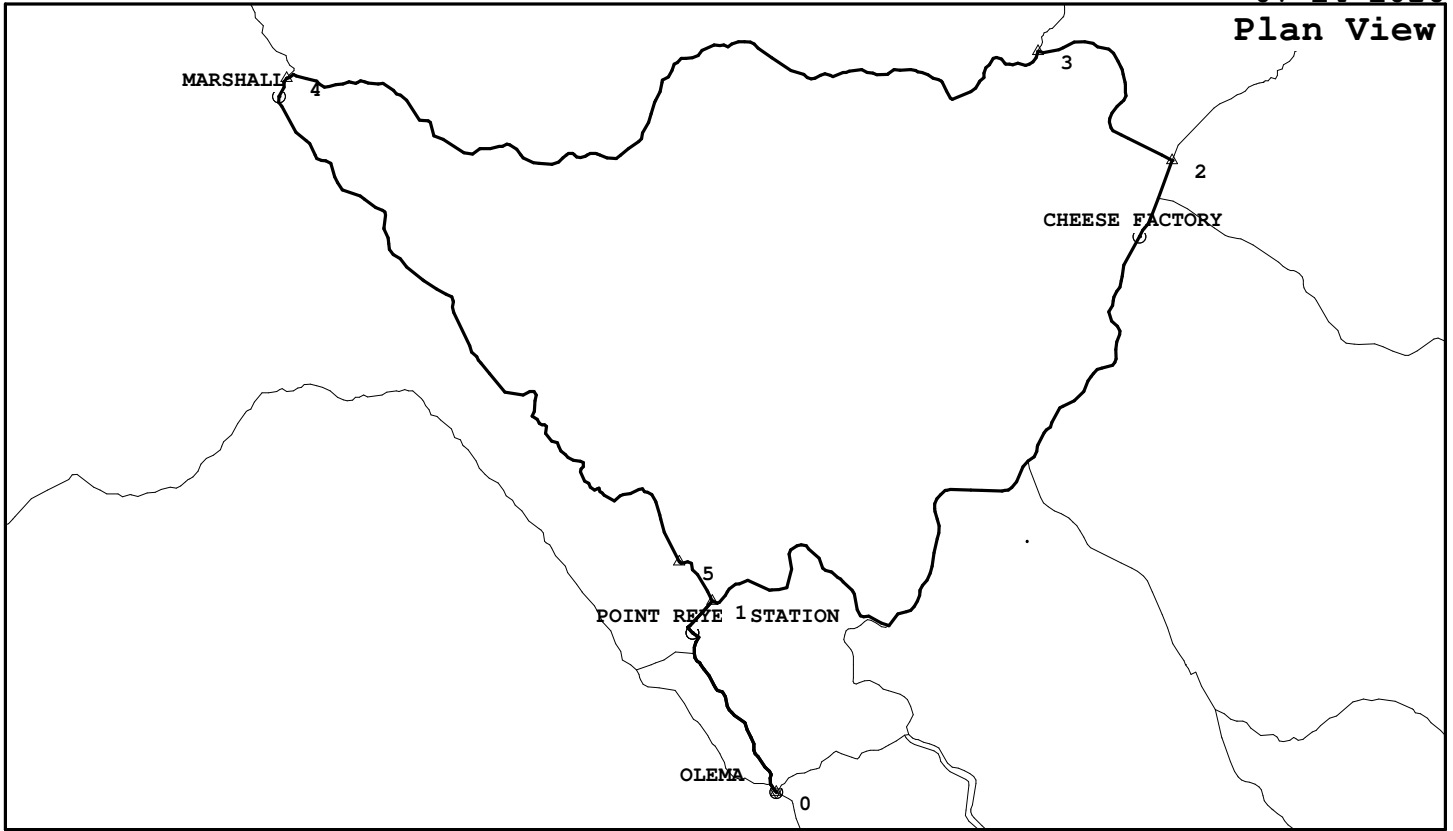

Marin Cheese Factory - Marshall Loop, Counter-Clockwise

OLC029, 39.0 miles, 1985. feet of climbing

07-24-2016

<http://BikeMaster.home.att.net/>