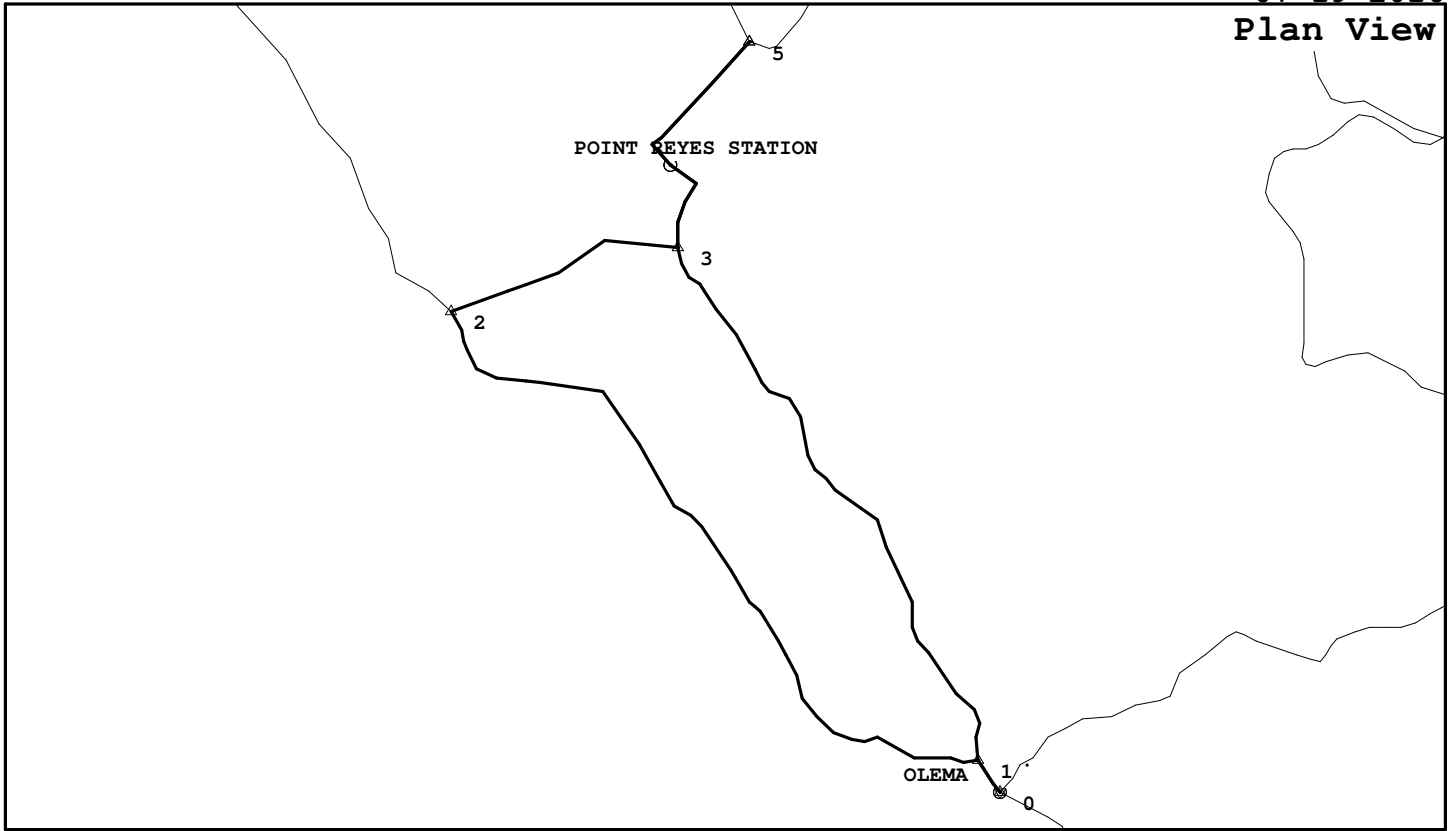

Point Reyes Station

olc012, 6.7 miles, 149. feet of climbing

07-19-2016

Plan View

<http://BikeMaster.home.att.net/>

Profile View