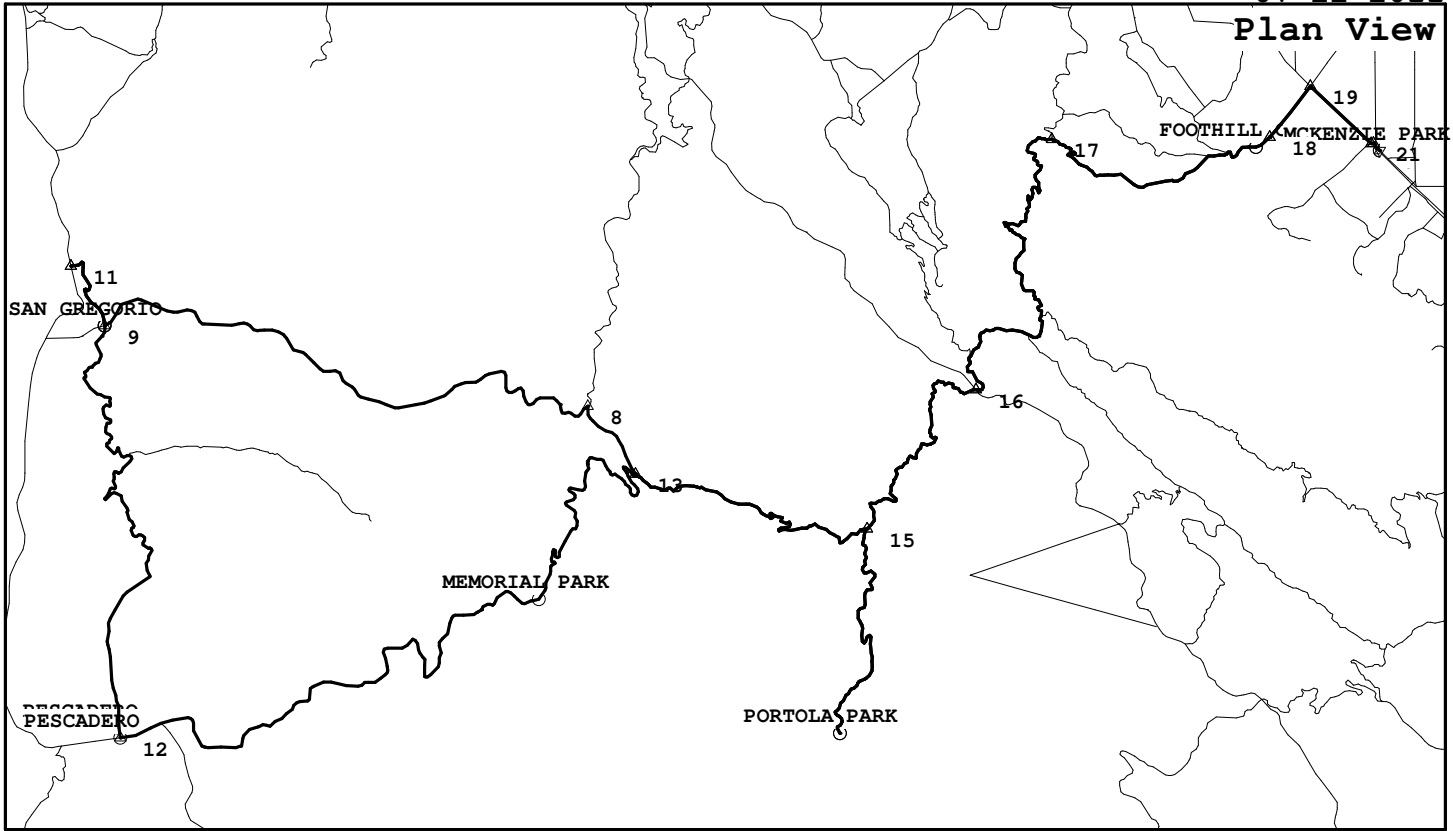

Moody, PageMill, Stage, Pescadero, Alpine-West, PortolaPark

MKP054, 74.1 miles, 8260. feet of climbing

07-22-2011

<http://BikeMaster.home.att.net/>