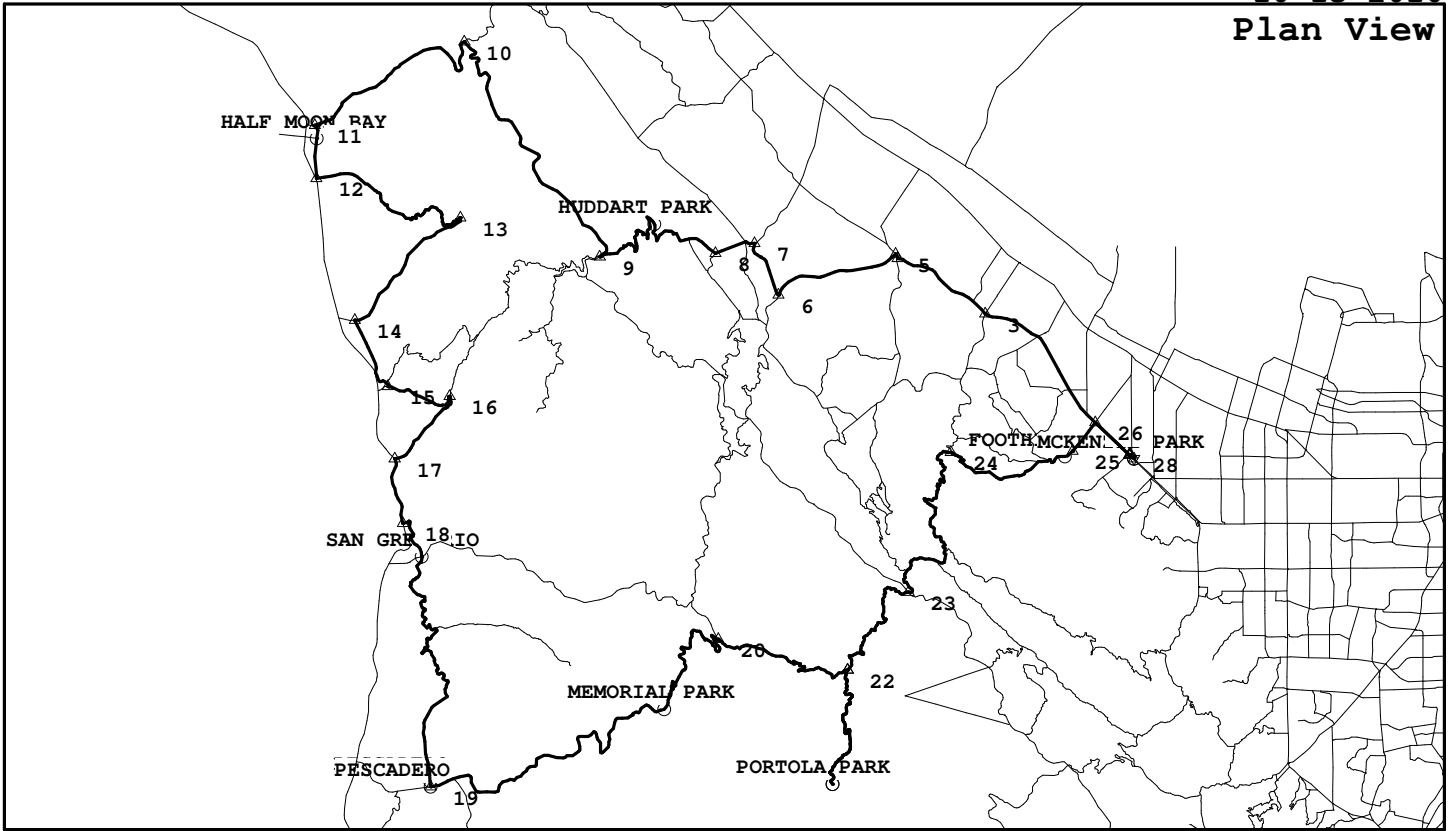

HalfMoonBay-Kings, Higgins, Stage, Pesc, Alpine, Portola

MKP046, 91.5 miles, 9348. feet of climbing

10-13-2010

<http://BikeMaster.home.att.net/>