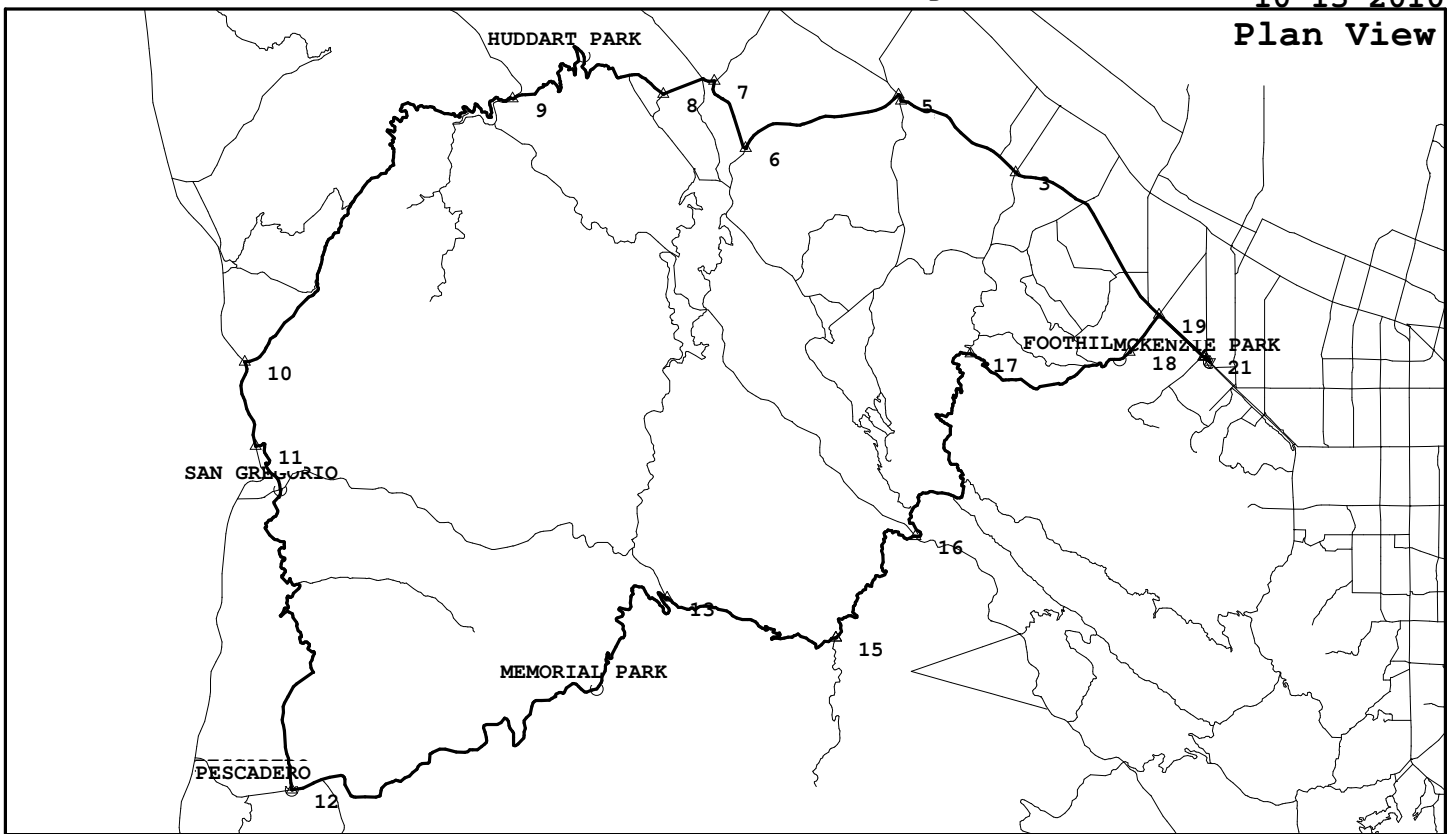

Kings Mtn, Stage, Pescadero, Alpine, down PM

MKP041, 67.4 miles, 6710. feet of climbing

10-13-2010

<http://BikeMaster.home.att.net/>