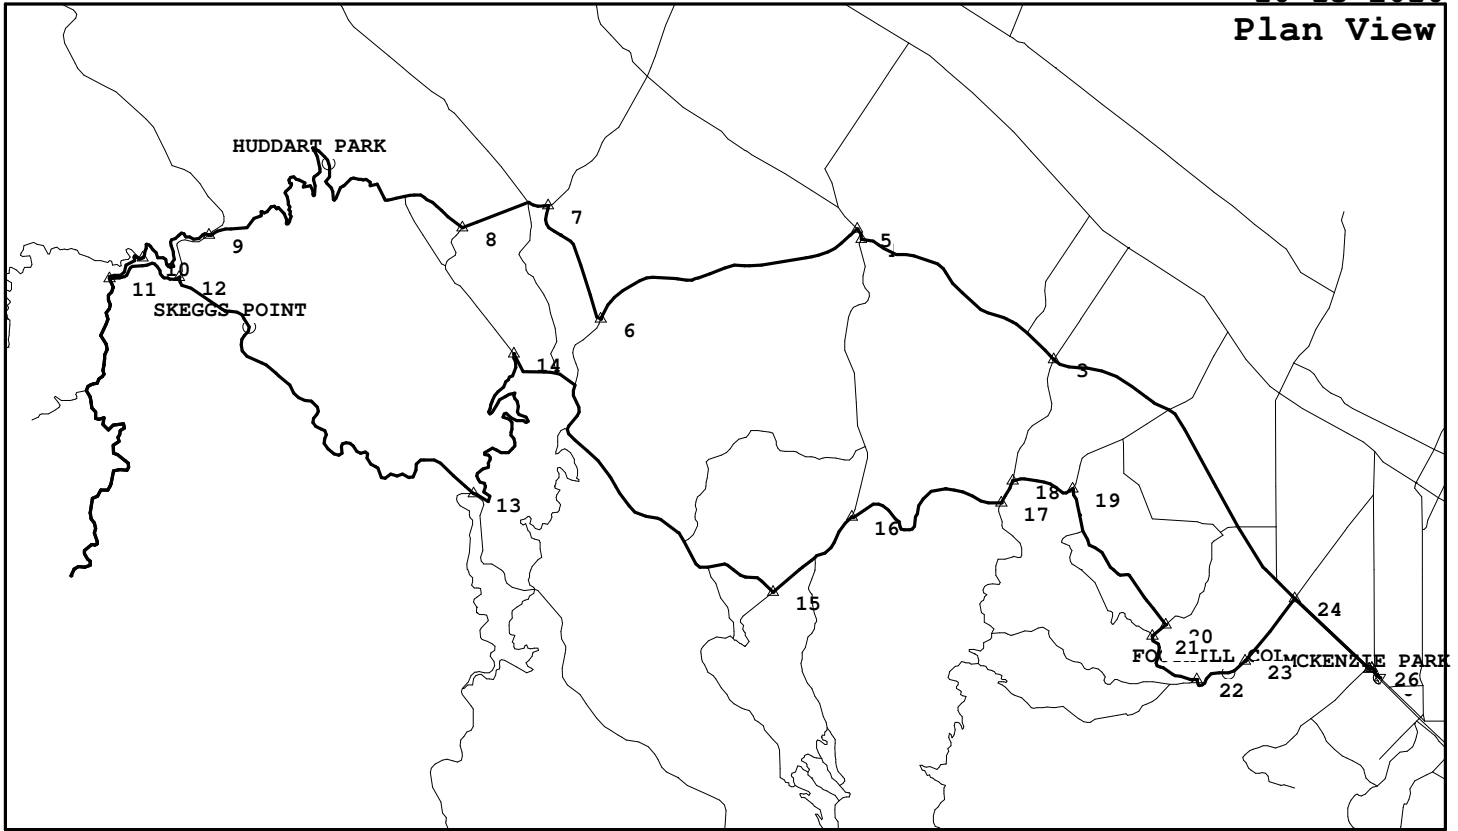

Kings Mtn, Star Hill, down Hwy 84, Arastradero

MKP040, 50.8 miles, 4885. feet of climbing

10-13-2010

Plan View

<http://BikeMaster.home.att.net/>

Profile View