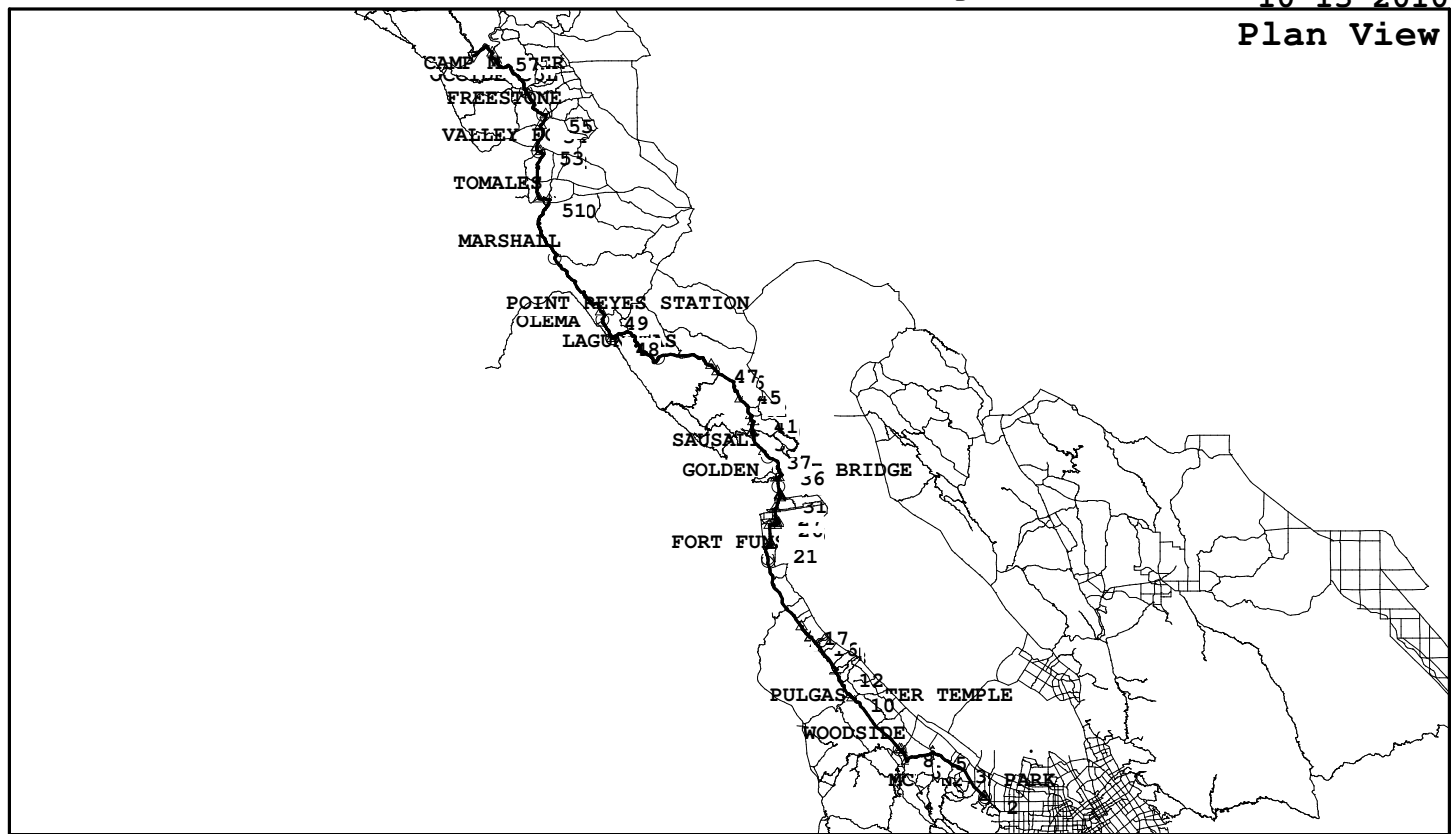

Oneway Ride to Russian River, Via Sir Francis Drake

MKP038, 121.4 miles, 6151. feet of climbing

10-13-2010

<http://BikeMaster.home.att.net/>