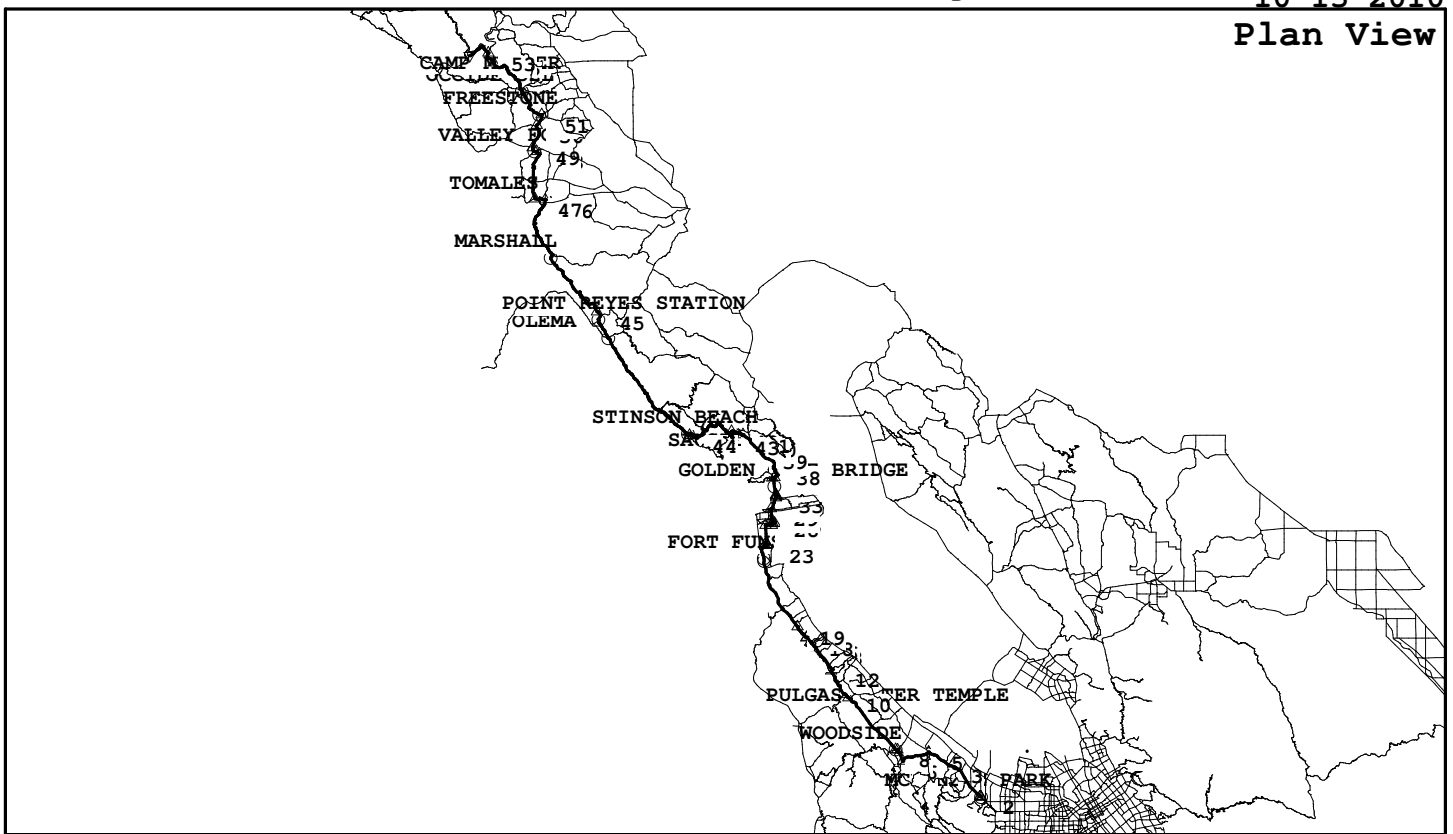

# Oneway Ride to Russian River Rally, Over Mt. Tam Junction

MKP037, 122.2 miles, 7122. feet of climbing

10-13-2010

<http://BikeMaster.home.att.net/>