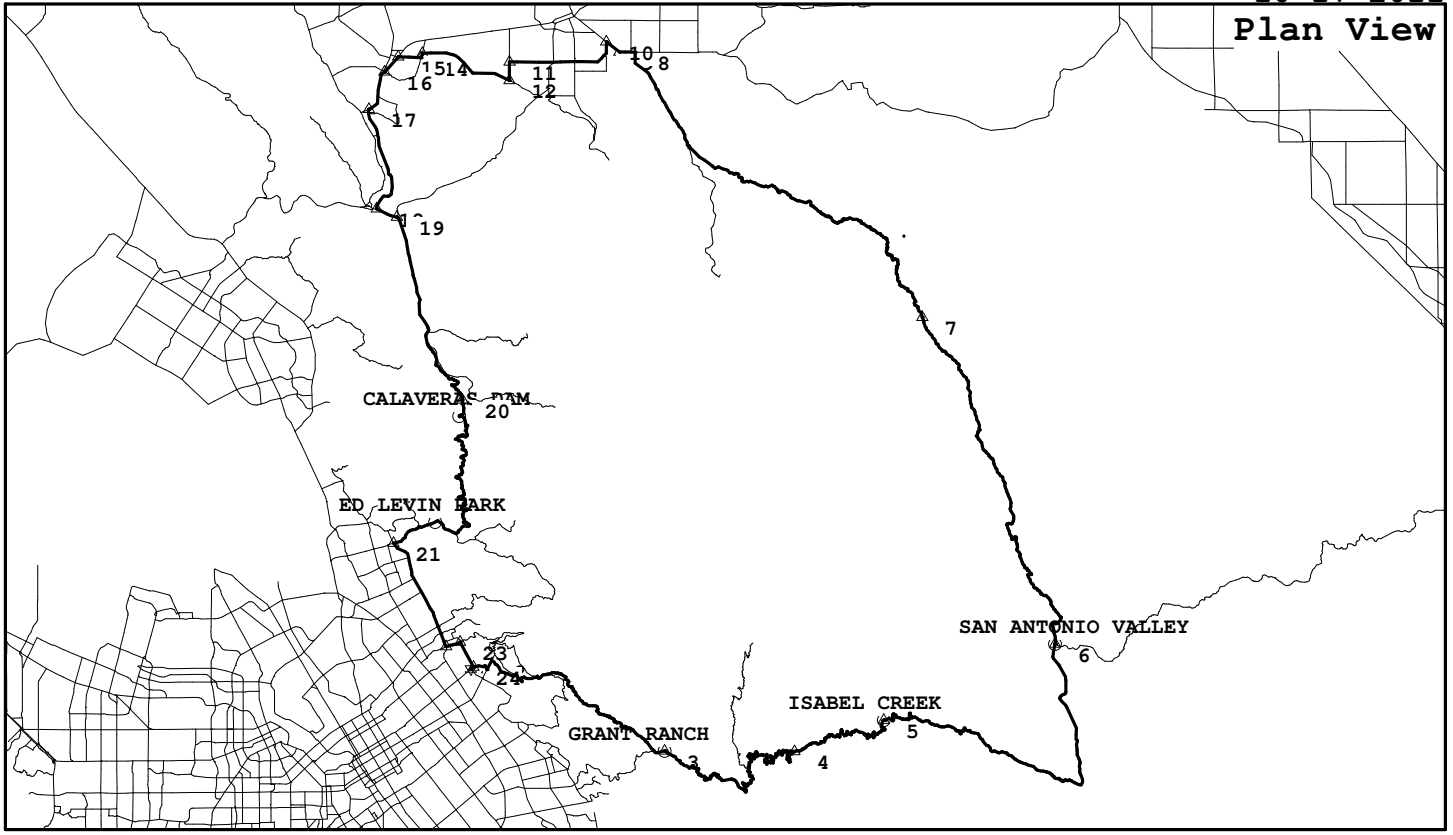

# Mt. Hamilton (Lower, Upper), Calaveras Loop

MKK006, 105.0 miles, 7738. feet of climbing

10-17-2011

<http://BikeMaster.home.att.net/>