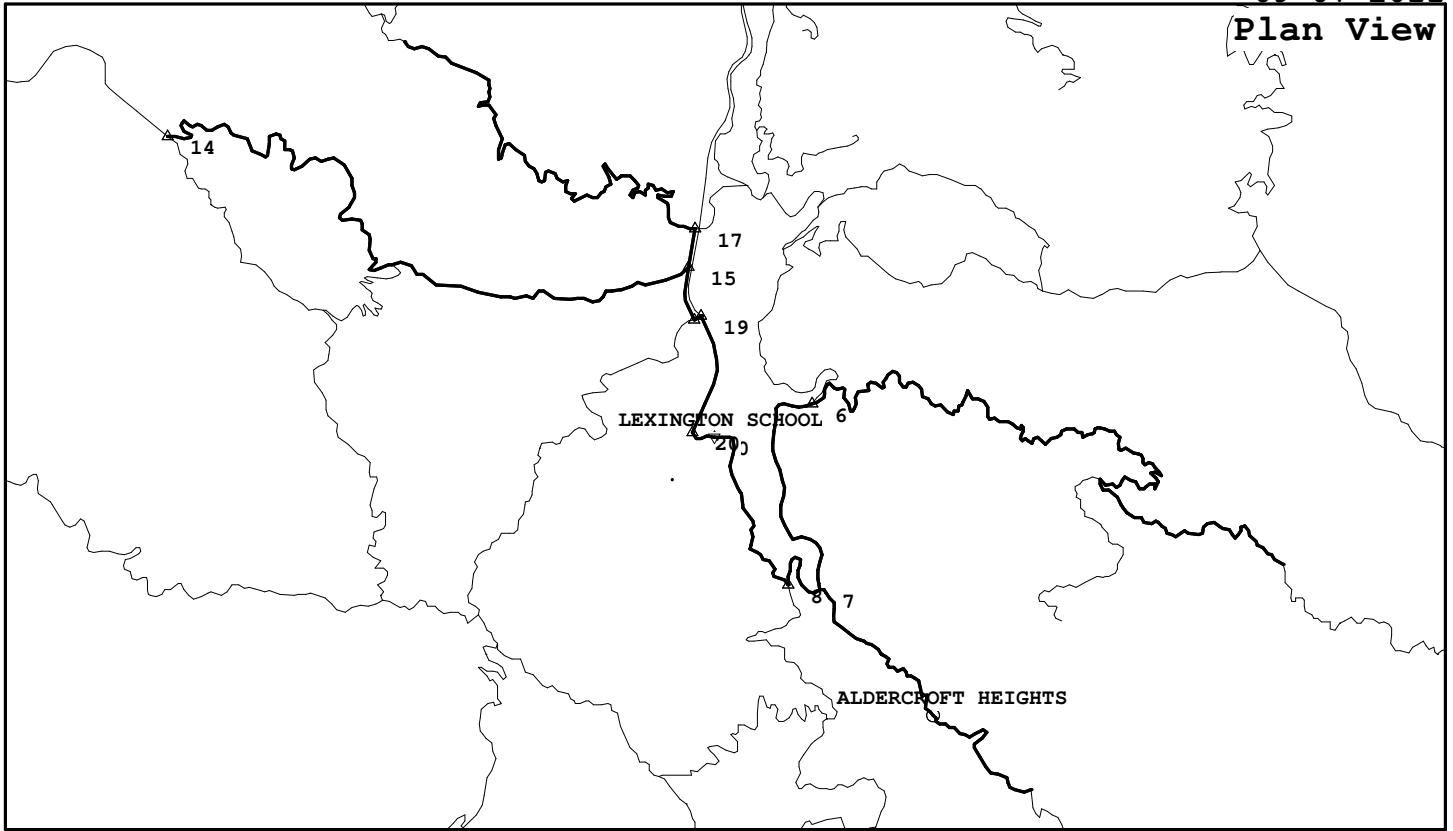

Aldercroft Heights, Soda Springs, Black, Montebello

LXS084, 39.8 miles, 7213. feet of climbing

09-07-2011

<http://BikeMaster.home.att.net/>