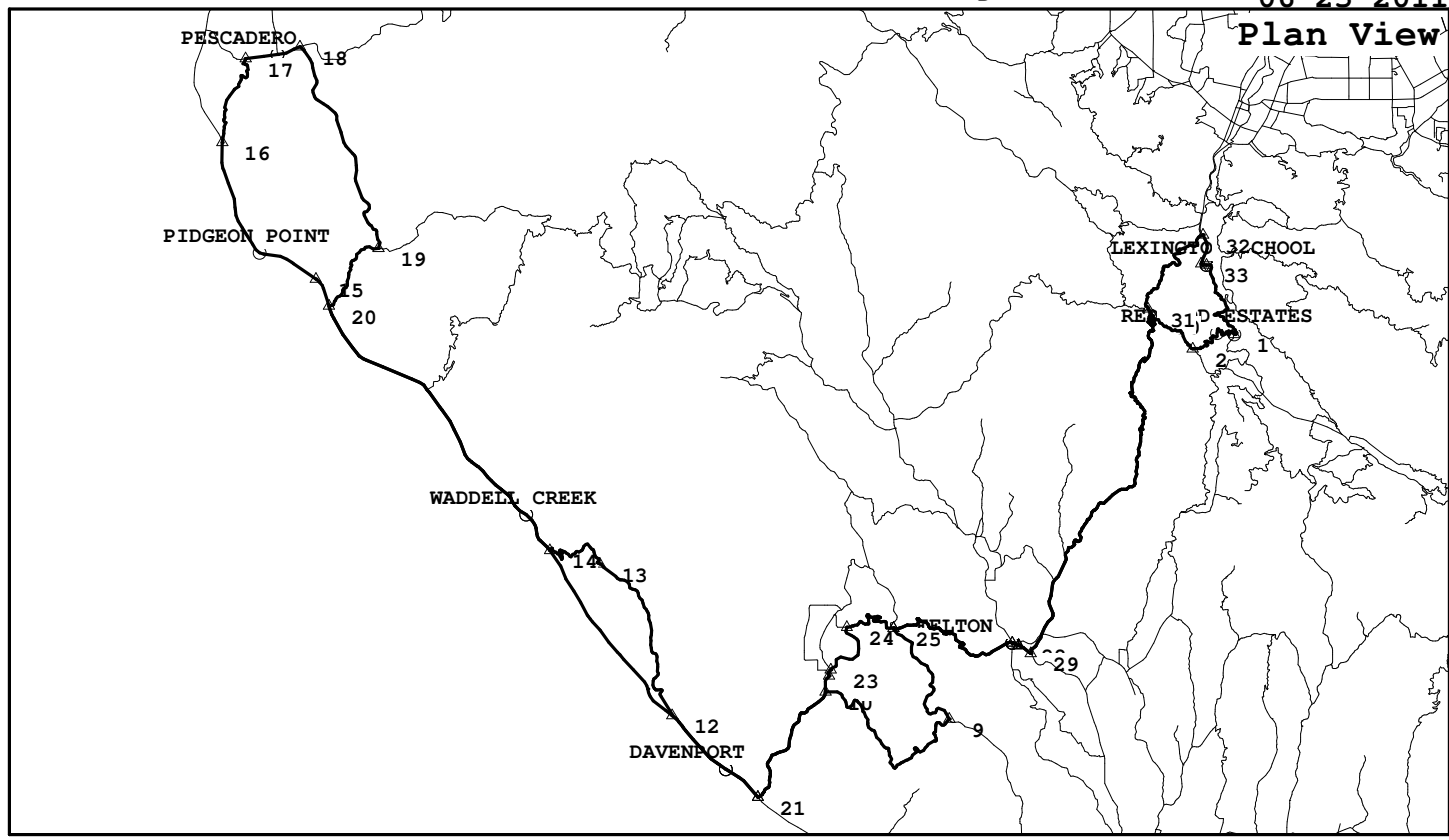

Redwood Estates, Felton-Empire, Smith Grade, Swanton, LXS083, 108.6 miles, 10122. feet of climbing

06-23-2011

<http://BikeMaster.home.att.net/>