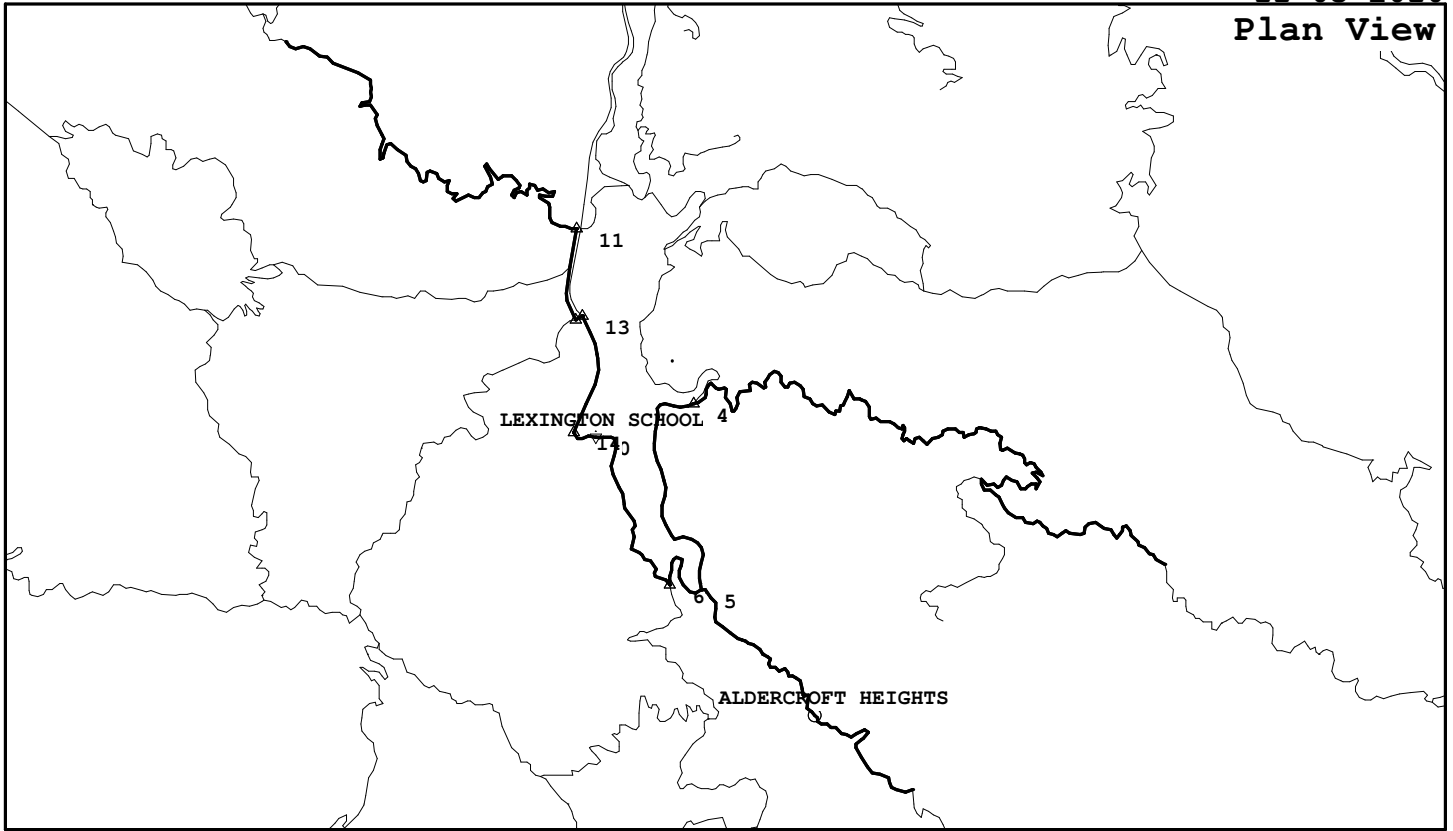

Soda Springs, Aldercroft Heights, Montevina

LXS080, 30.9 miles, 5431. feet of climbing

11-05-2010

<http://BikeMaster.home.att.net/>