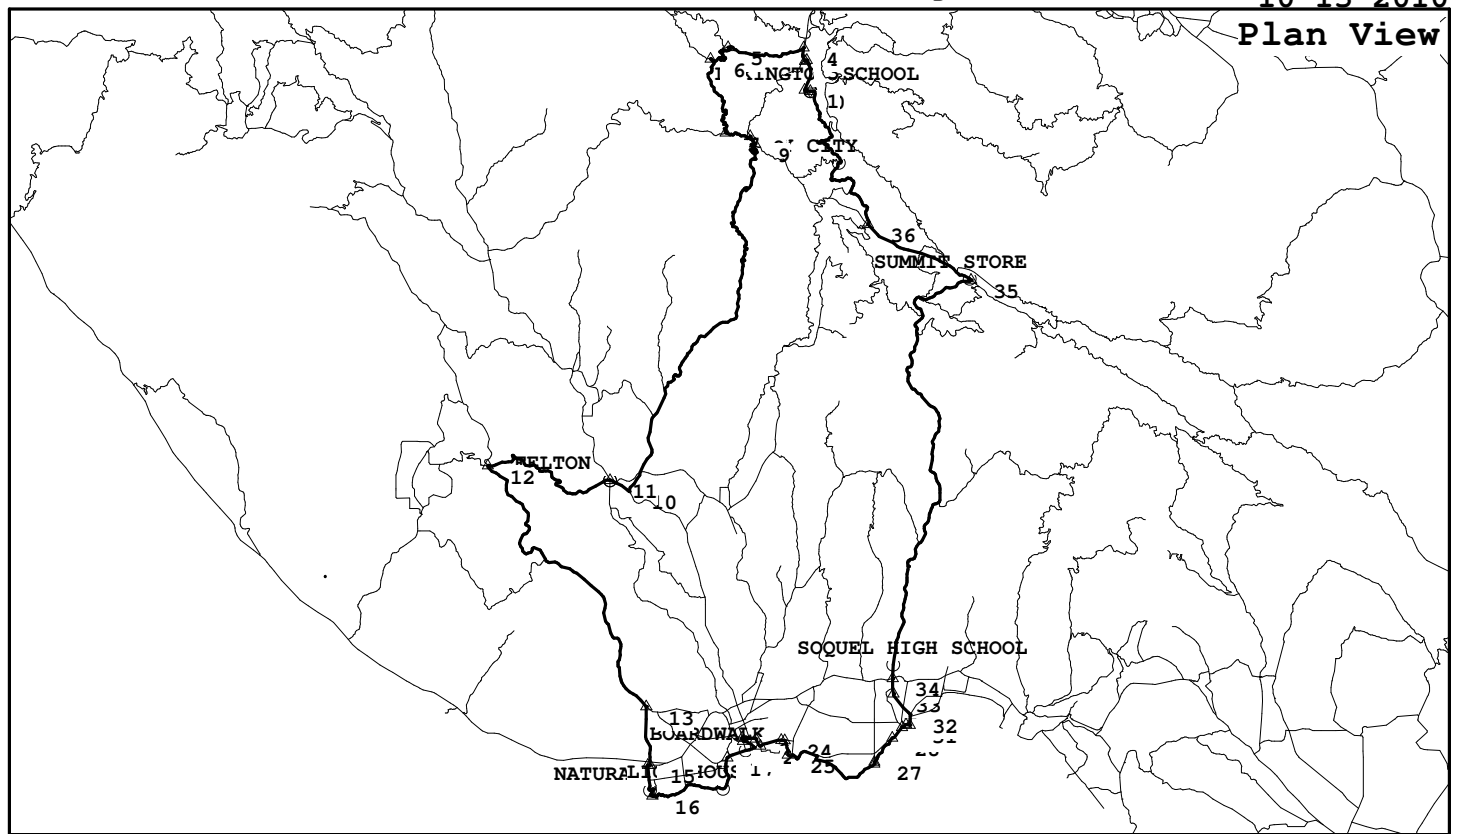

Black, Felton-Empire, Santa Cruz, Soquel-SJ

LXS042, 61.5 miles, 6080. feet of climbing

10-13-2010

<http://BikeMaster.home.att.net/>