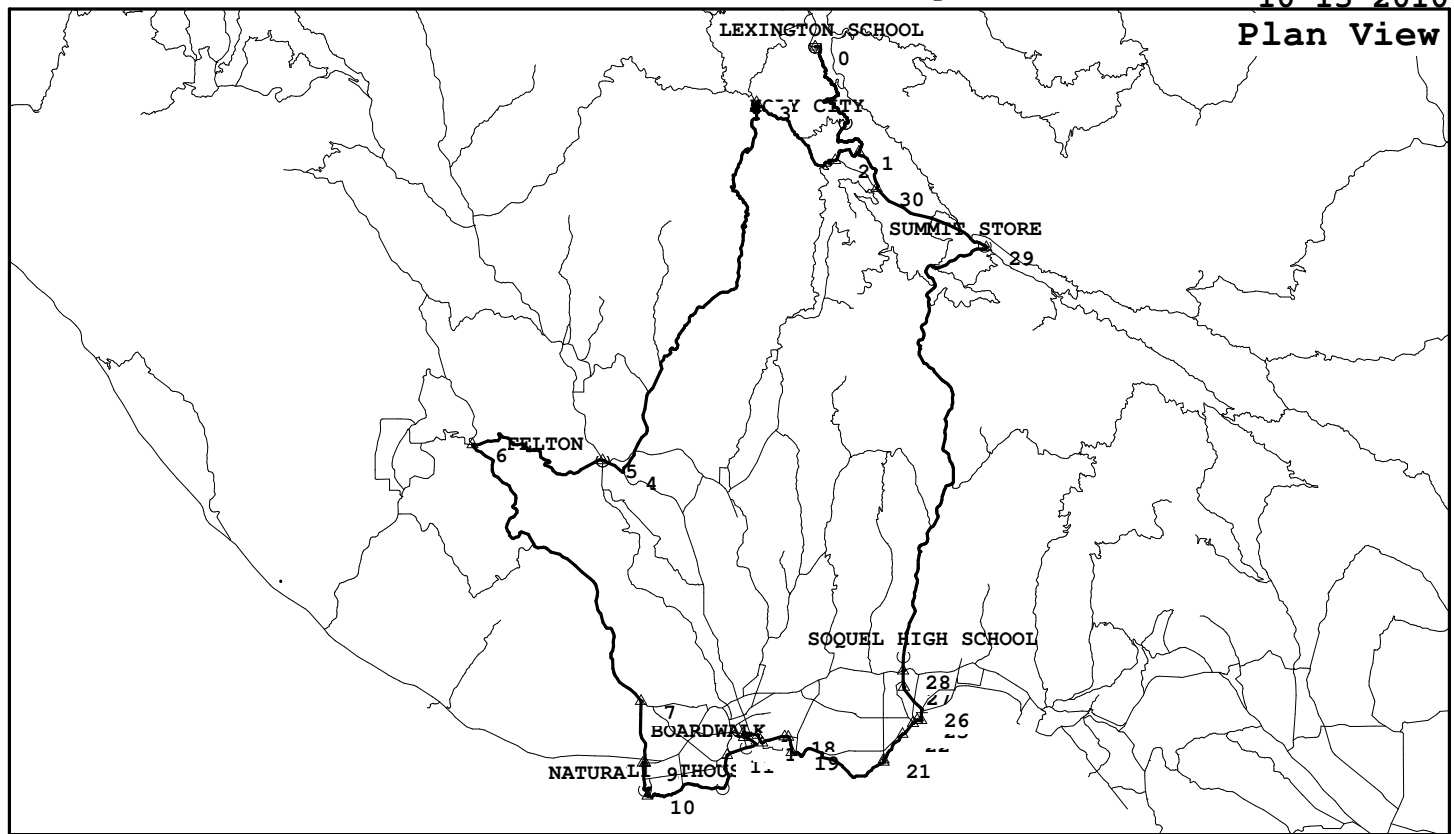

OSCH, down Zayante, Felton-Empire, Soquel-San Jose

LXS033, 61.3 miles, 5820. feet of climbing

10-13-2010

<http://BikeMaster.home.att.net/>