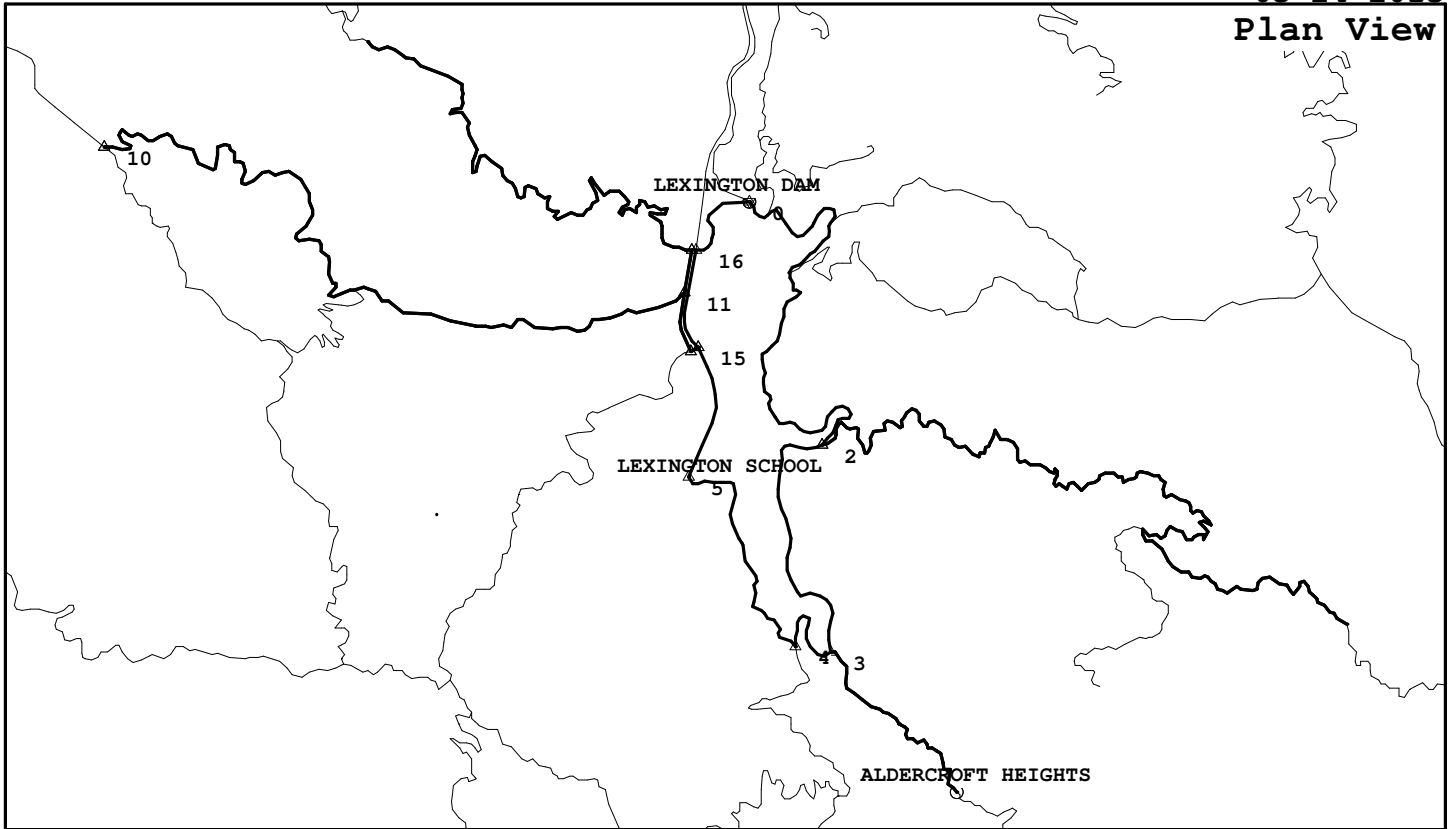

# Soda Springs, Aldercroft Heights, Black, Montevina

LXD026, 37.7 miles, 6806. feet of climbing

03-24-2013

<http://BikeMaster.home.att.net/>