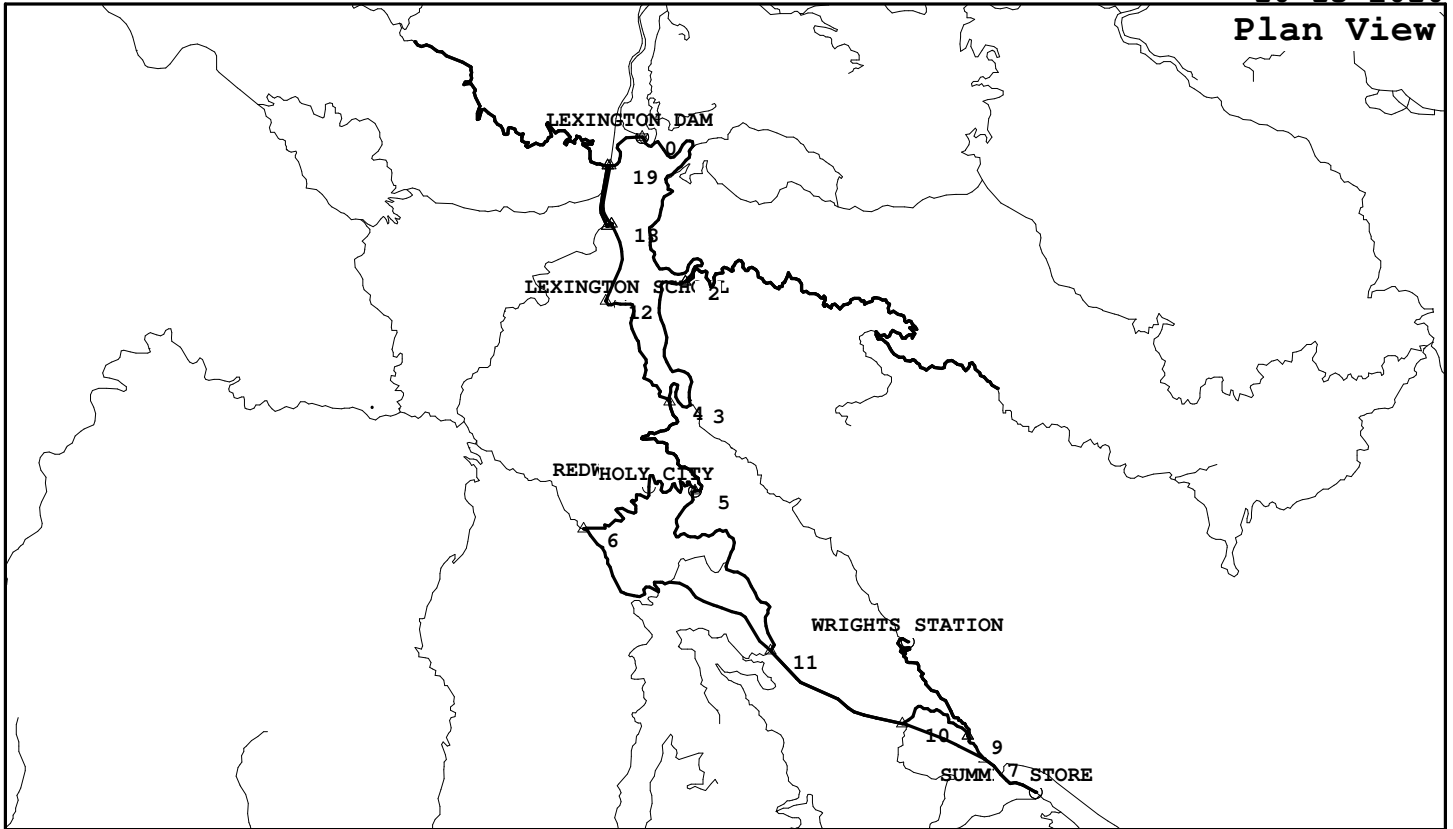

SodaSprings, RedwoodEstates, WrightsStation, Montevina

LXD013, 44.6 miles, 7094. feet of climbing

10-13-2010

<http://BikeMaster.home.att.net/>