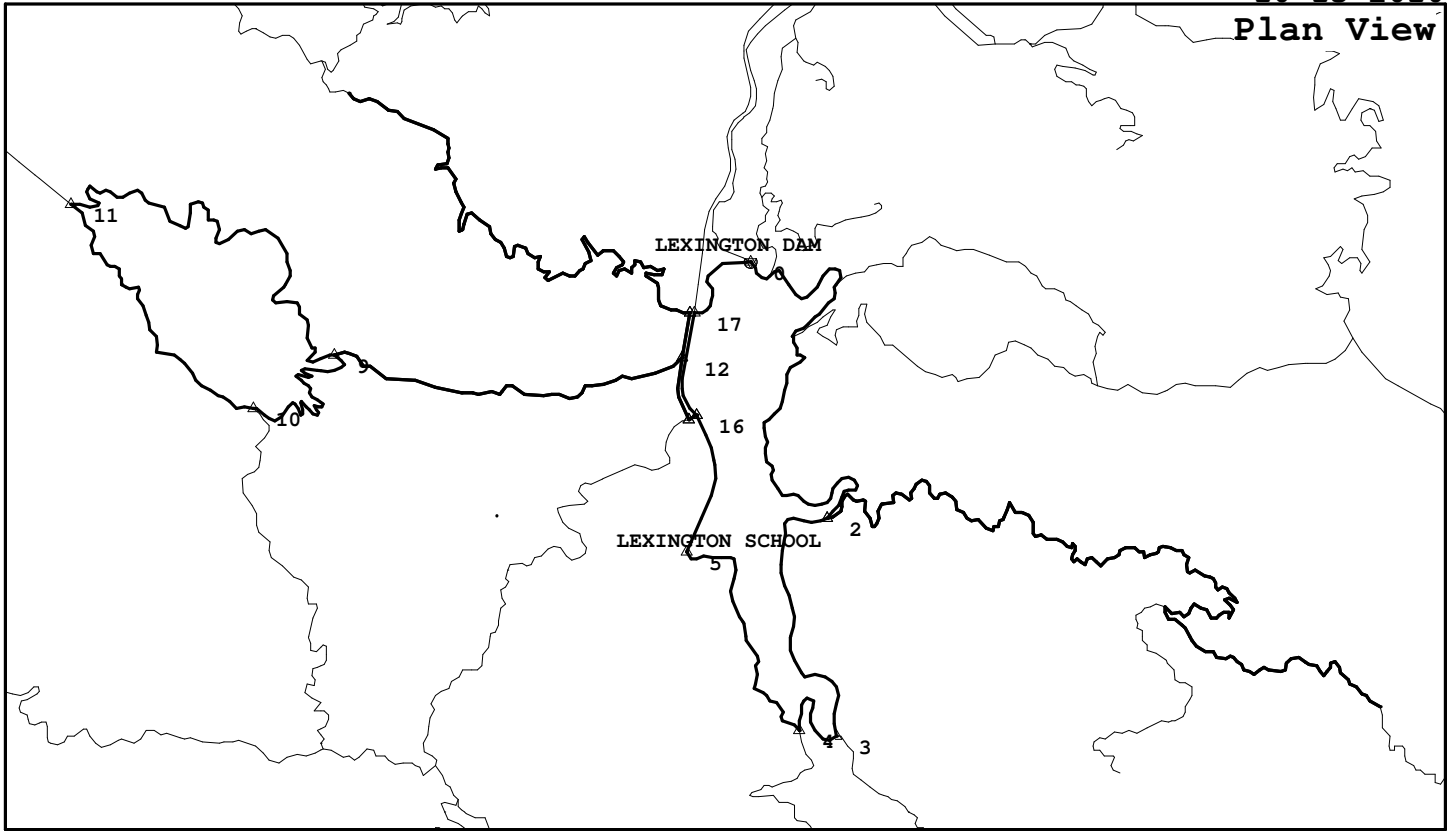

Soda Springs, Black, Montevina

LXD010, 35.7 miles, 6549. feet of climbing

10-13-2010

<http://BikeMaster.home.att.net/>