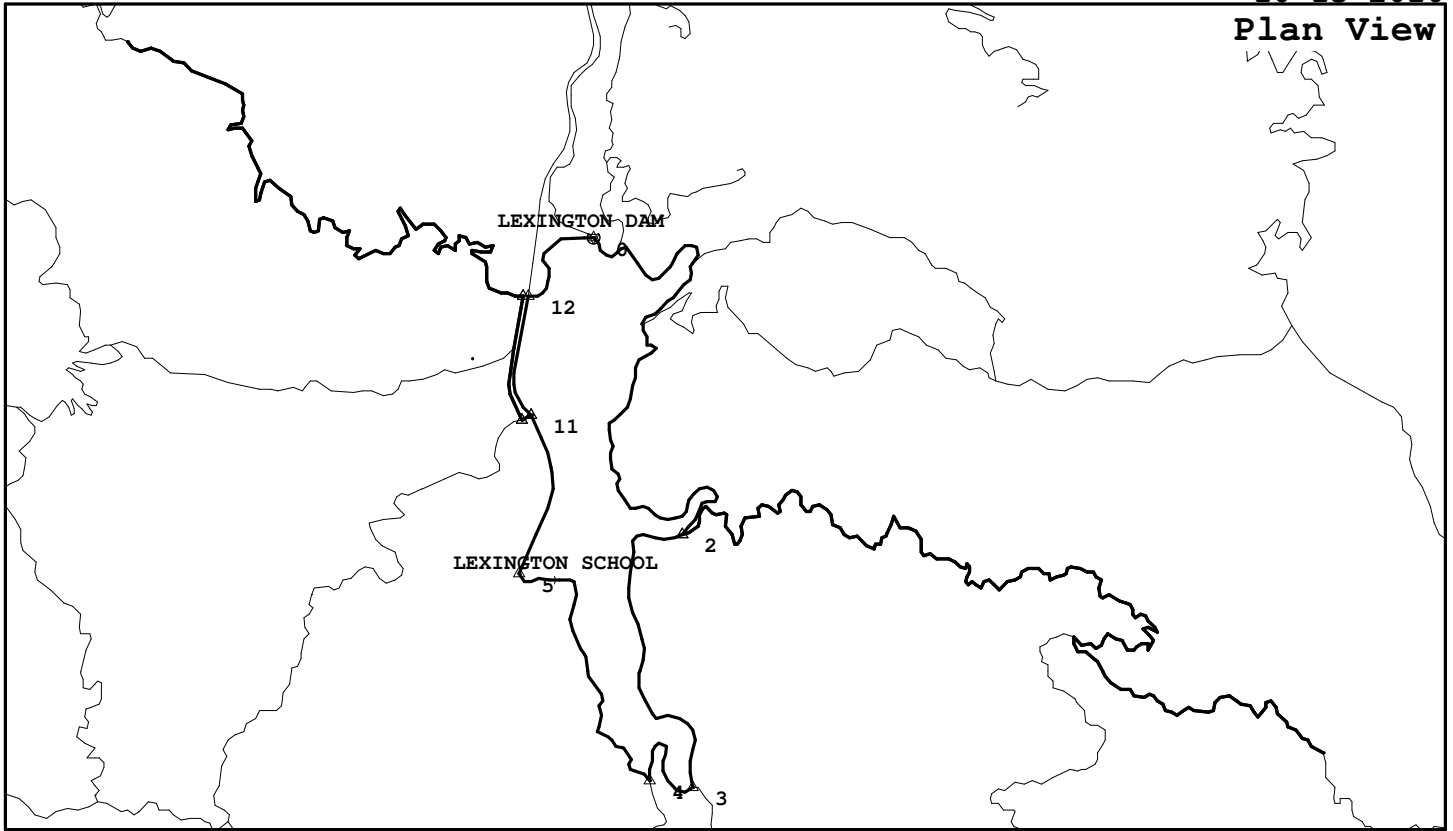

Soda Springs, Montevina

LXD005, 26.5 miles, 4747. feet of climbing

10-13-2010

<http://BikeMaster.home.att.net/>