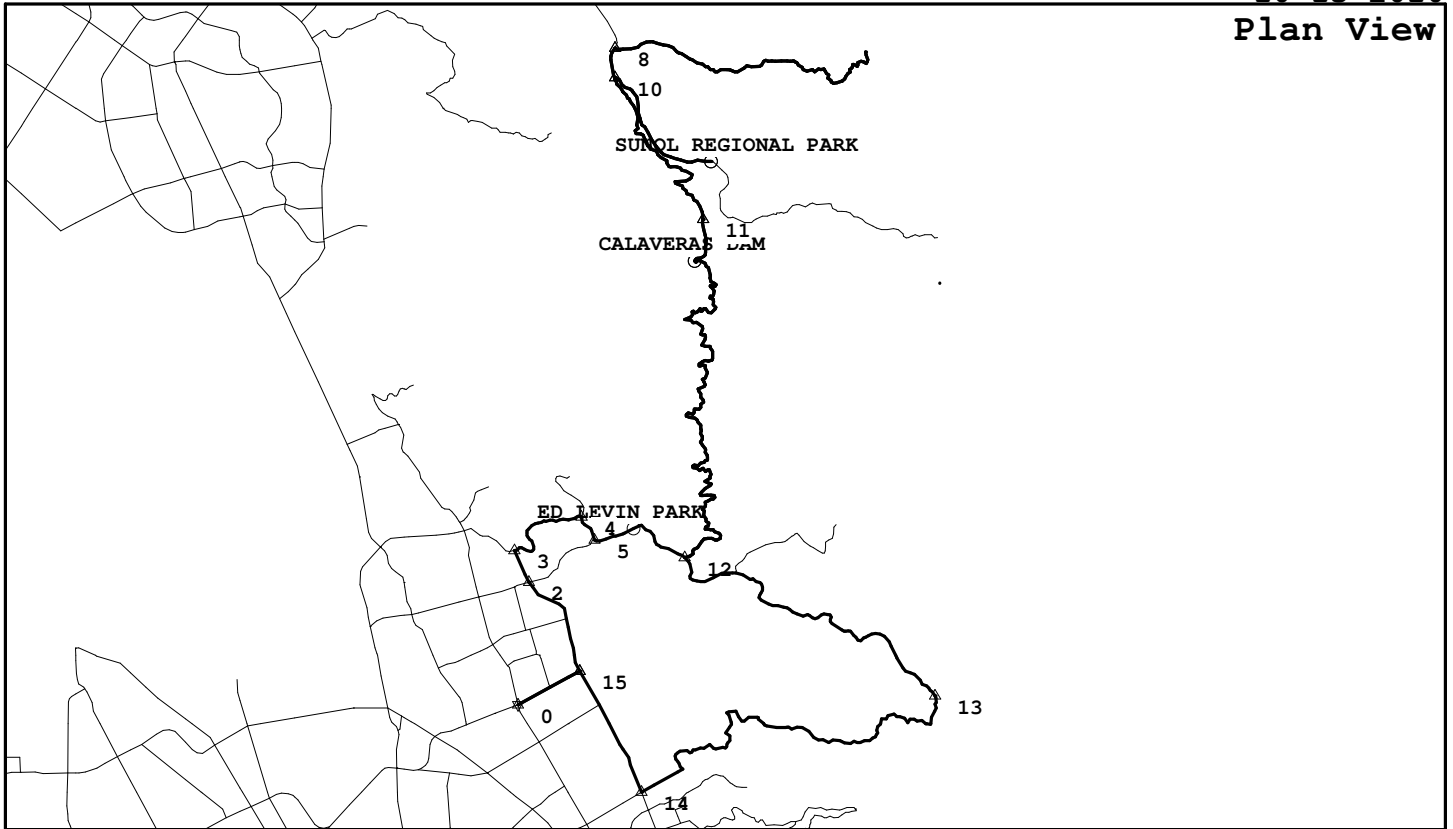

Old Calaveras, Welch Creek, Calaveras, Felter

LMT021, 50.8 miles, 5942. feet of climbing

10-13-2010

Plan View

<http://BikeMaster.home.att.net/>

Profile View