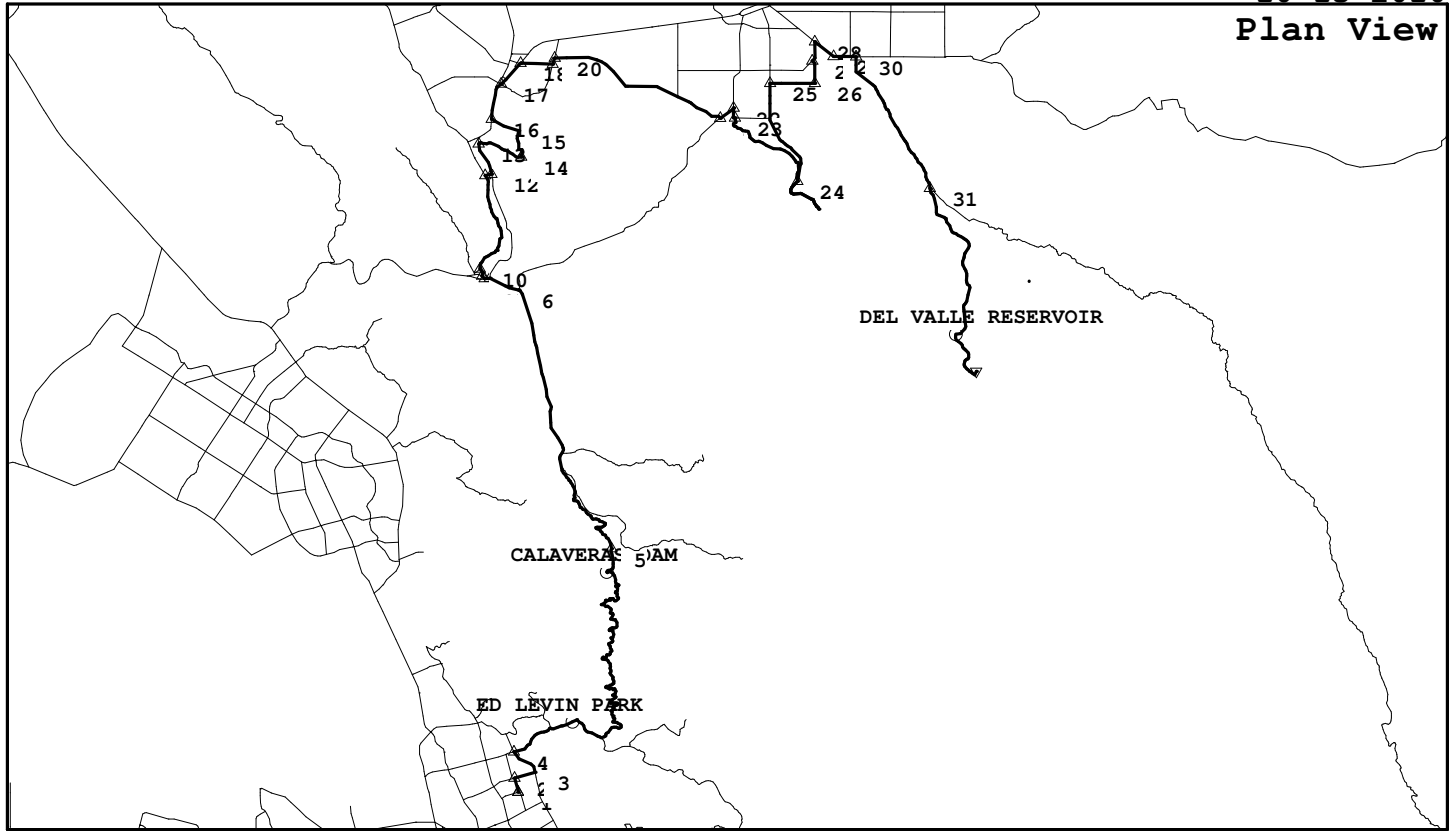

To Del Valle - via Calaveras, with Backroads

LMT017, 51.3 miles, 3147. feet of climbing

10-13-2010

<http://BikeMaster.home.att.net/>