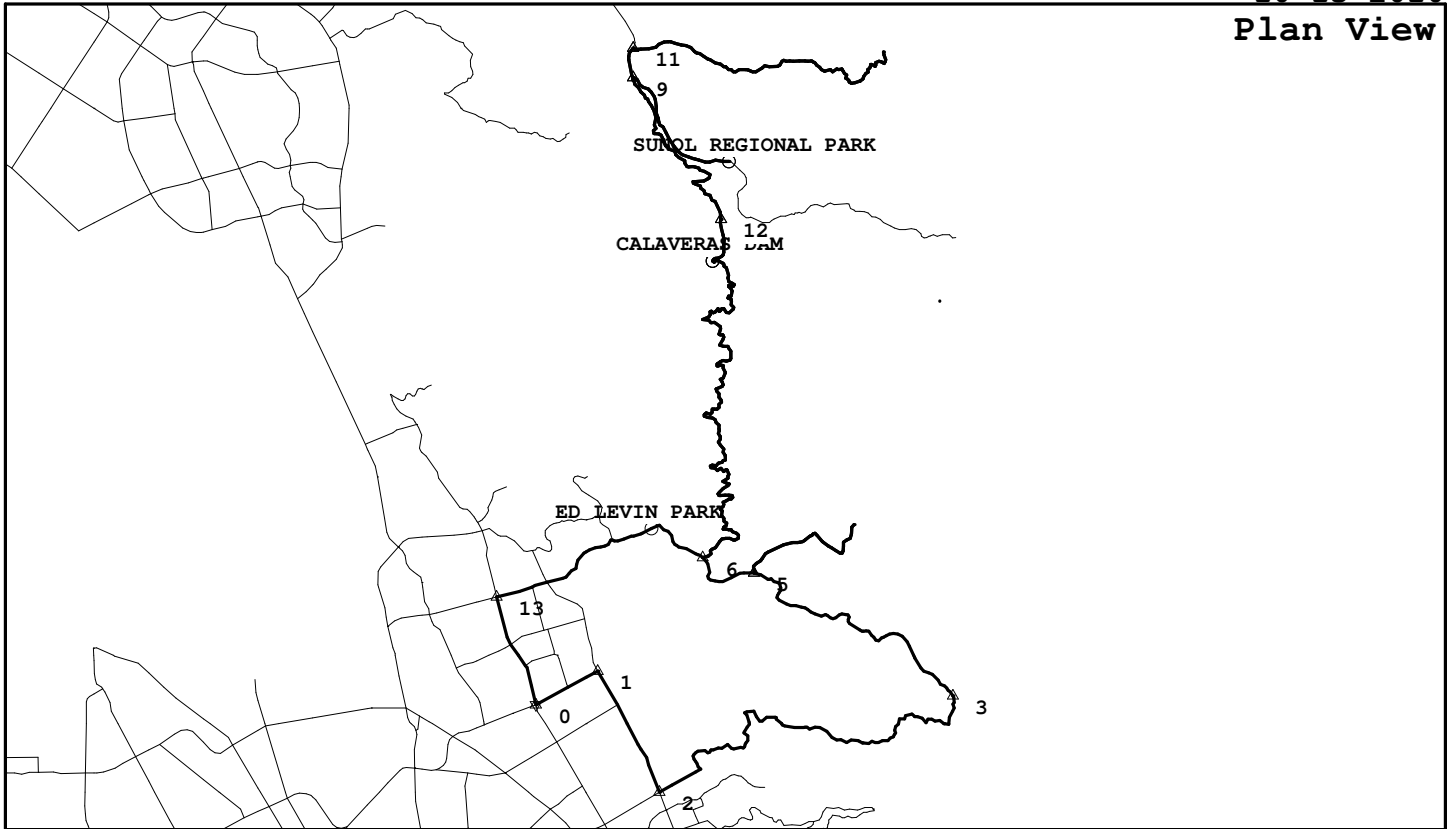

Sierra, March Creek, Welch Creek, Calaveras

LMT006, 53.4 miles, 6012. feet of climbing

10-13-2010

Plan View

<http://BikeMaster.home.att.net/>

Profile View