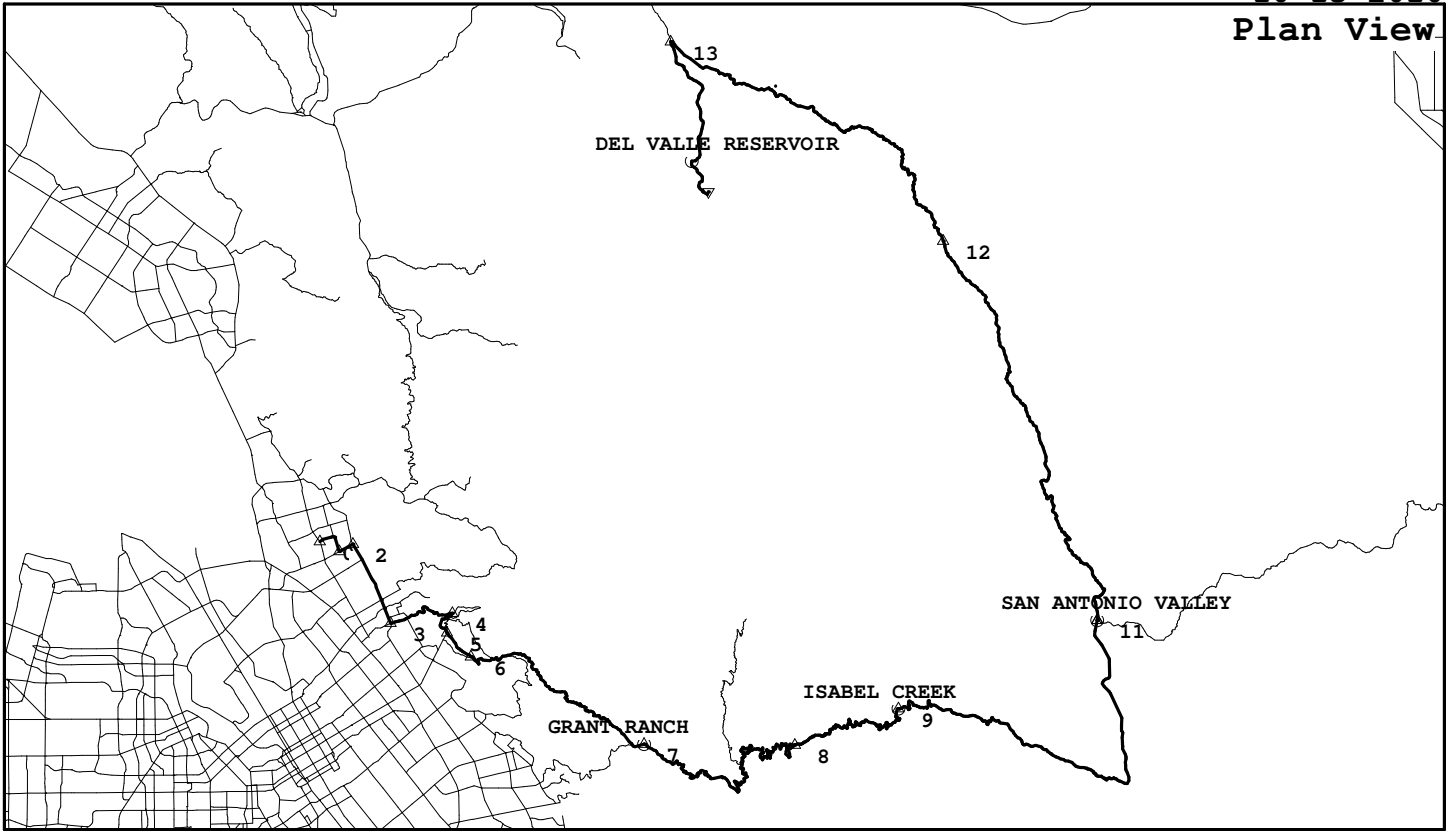

To Del Valle, Mt. Hamilton

LMT003, 74.7 miles, 7281. feet of climbing

10-13-2010

Plan View

<http://BikeMaster.home.att.net/>

Profile View