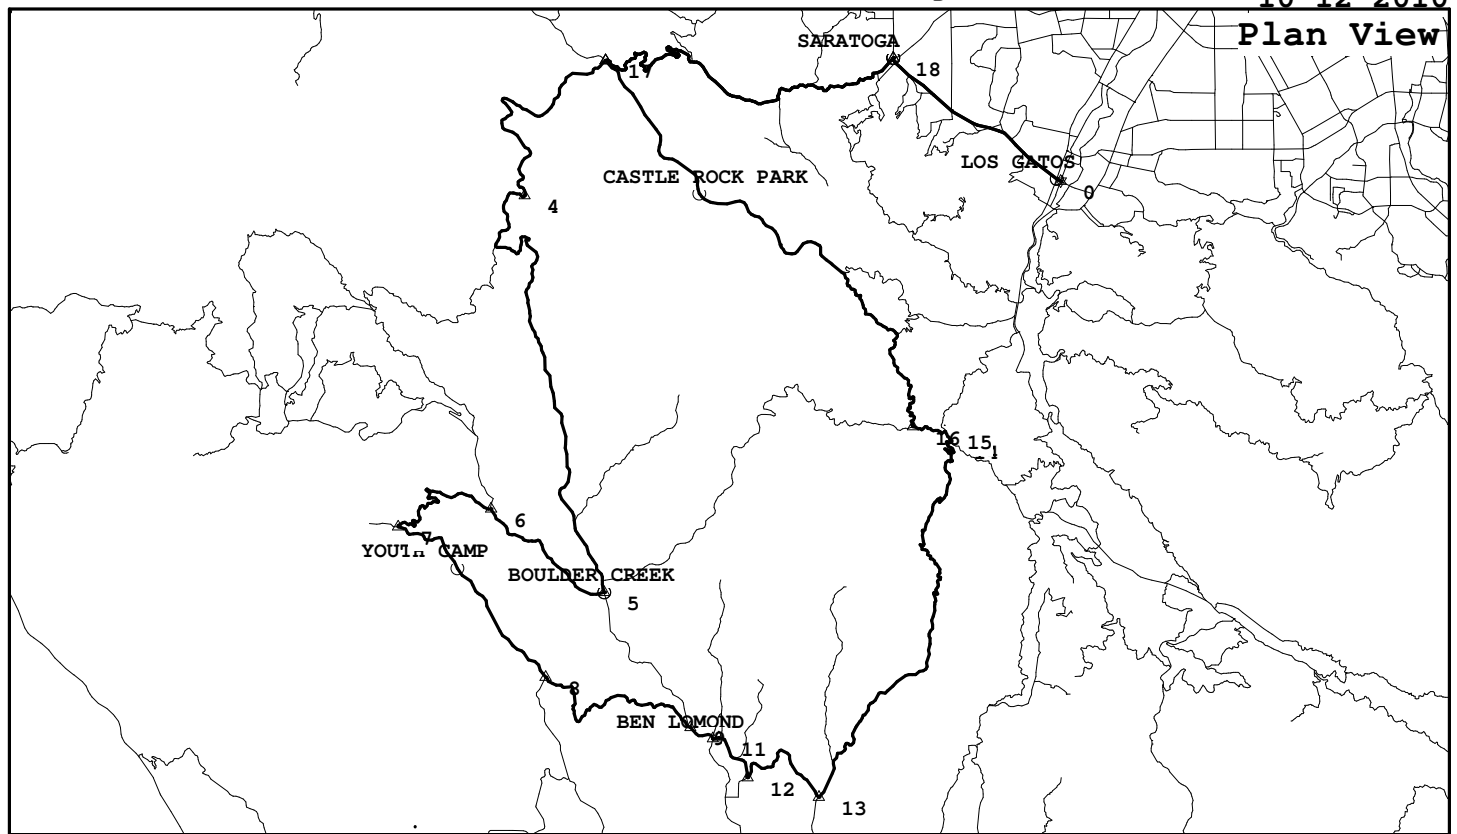

Hwy 9, Jamison, down Alba, Zayante, Skyline

LGP042, 72.7 miles, 8568. feet of climbing

10-12-2010

<http://BikeMaster.home.att.net/>