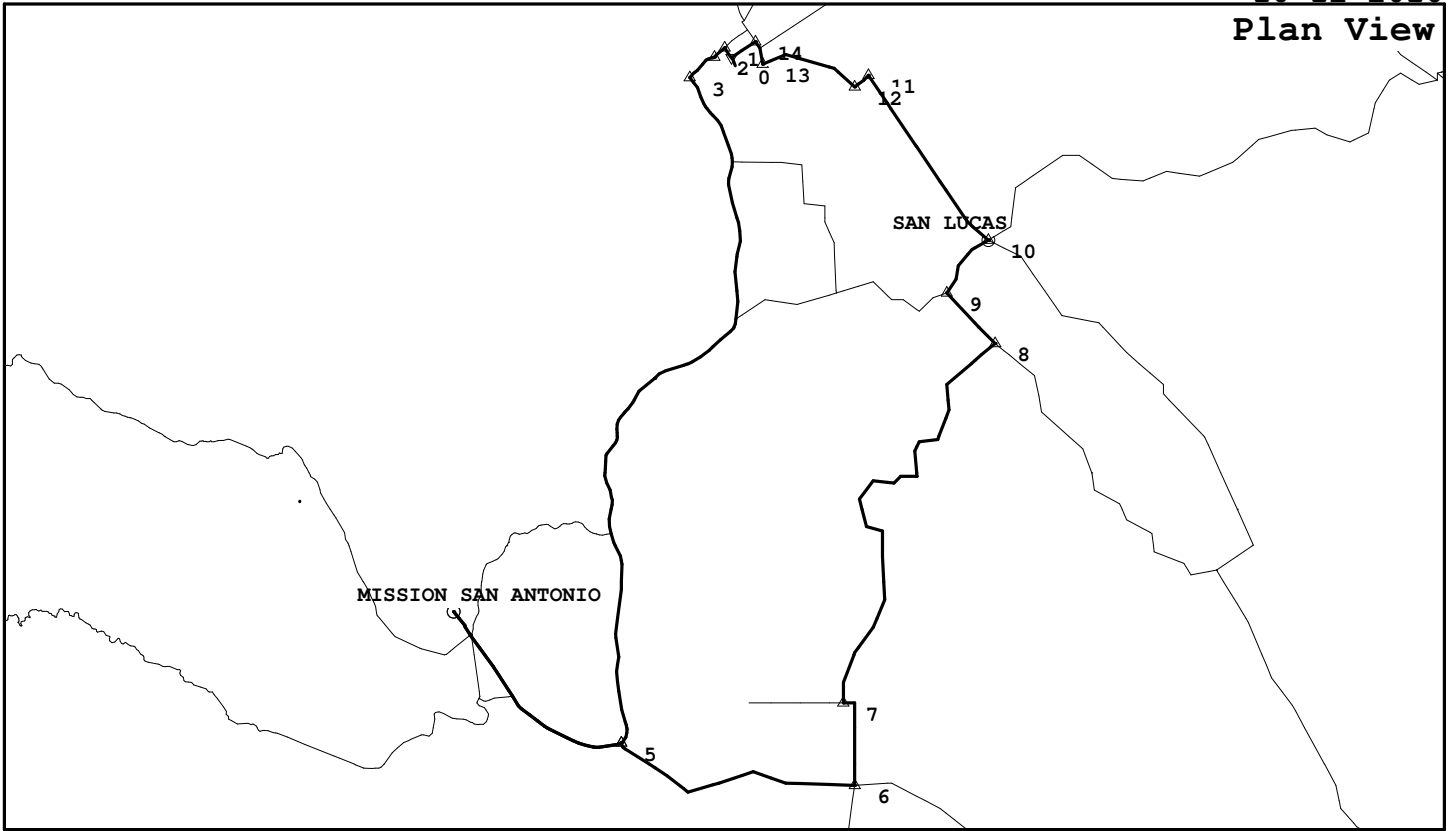

# King City / Mission San Antonio Loop

KCK018, 62.1 miles, 2112. feet of climbing

10-12-2010

<http://BikeMaster.home.att.net/>