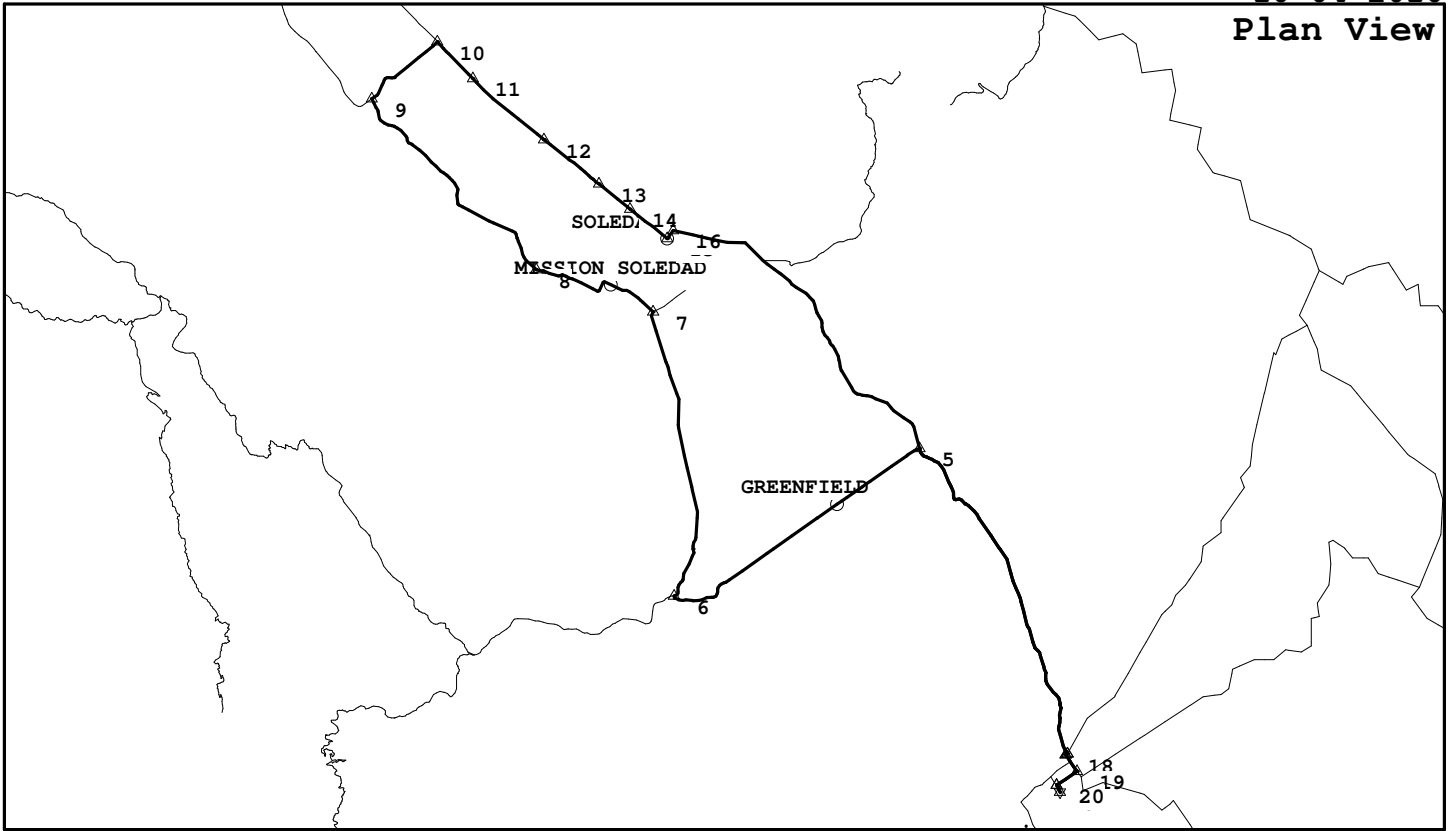

# Mission Soledad / Gonzales Loop

KCK011, 71.3 miles, 1327. feet of climbing

10-04-2010

<http://BikeMaster.home.att.net/>