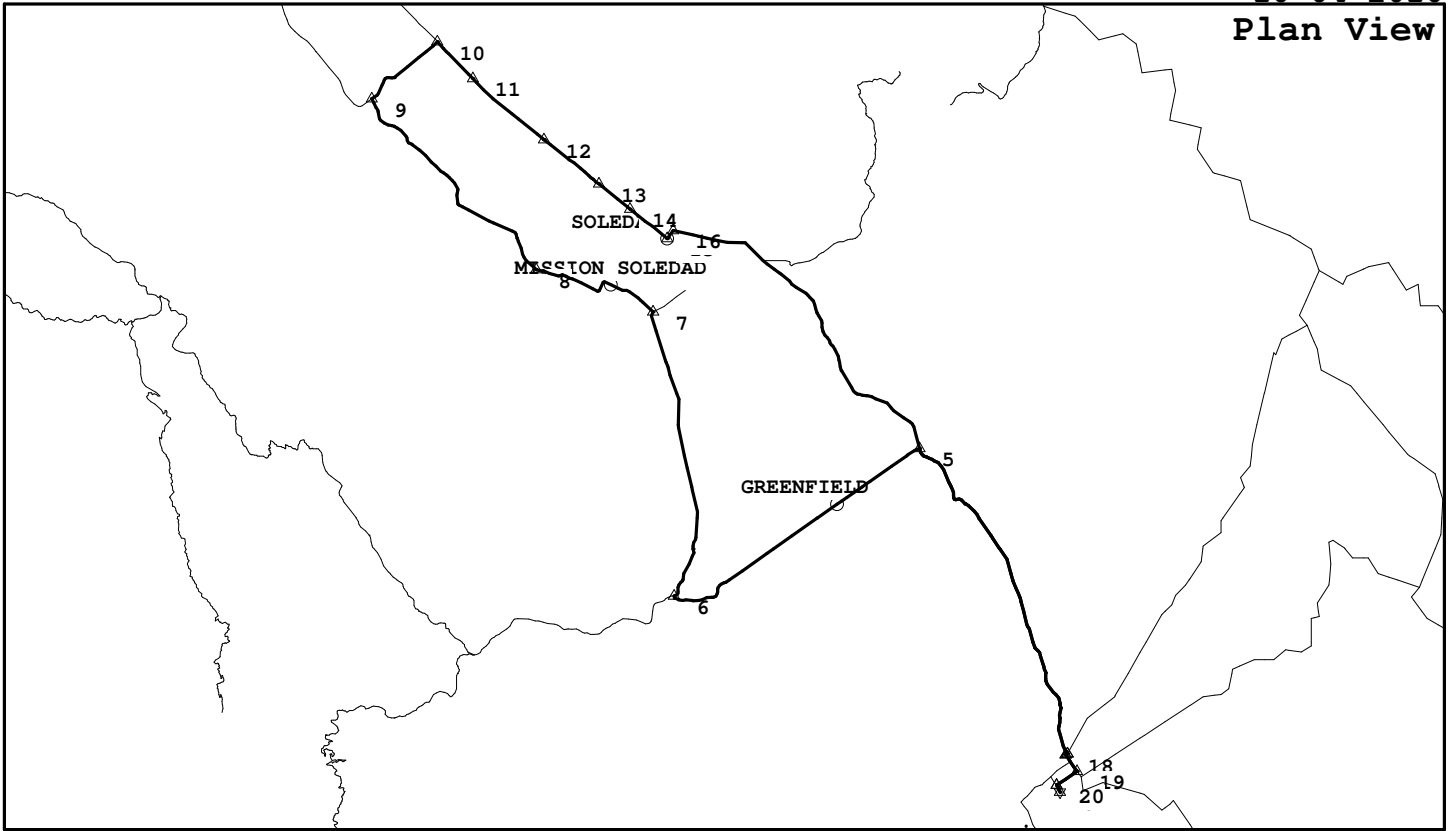

Mission Soledad / Gonzales Loop

KCK011, 71.3 miles, 1327. feet of climbing

10-04-2010

<http://BikeMaster.home.att.net/>